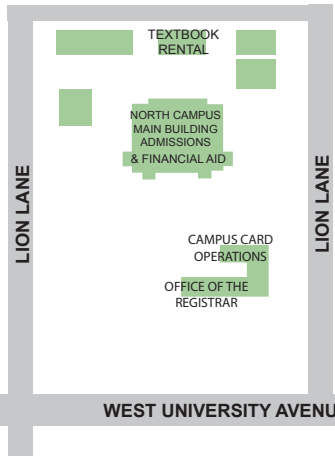

NORTH CAMPUS

Welcome To SOUTHEASTERN LOUISIANA UNIVERSITY

Campus Map

LION PRIDE PREVIEW

-  = CHECK IN LOCATION
-  = UNIVERSITY BOOKSTORE
-  = BUILDING
-  = EVENT PARKING

ALUMNI ASSOCIATION

STUDENT WALKWAY UNDERPASS

PENNINGTON ACTIVITY CENTER

WASHINGTON HALL

ST. TAMMANY HALL

VARSITY TENNIS COURTS & TRACK & FIELD COMPLEX

TRACK & FIELD

CATE TEACHER EDUCATION CENTER

LIVINGSTON HALL

LOUISIANA HALL

KINESIOLOGY & HEALTH STUDIES

NURSING

TAYLOR HALL

PRIDE HALL

MANE STREET

HAMMOND HALL

TANGIPAHOA HALL

D. VICKERS HALL
VONNIE BORDEN THEATRE

SCIENCE & TECHNOLOGY

WHITE HALL

WEST DAKOTA STREET

WEST DAKOTA STREET

N SPRUCE STREET

CARDINAL NEWMAN HALL

N. PINE STREET

N MAGNOLIA STREET