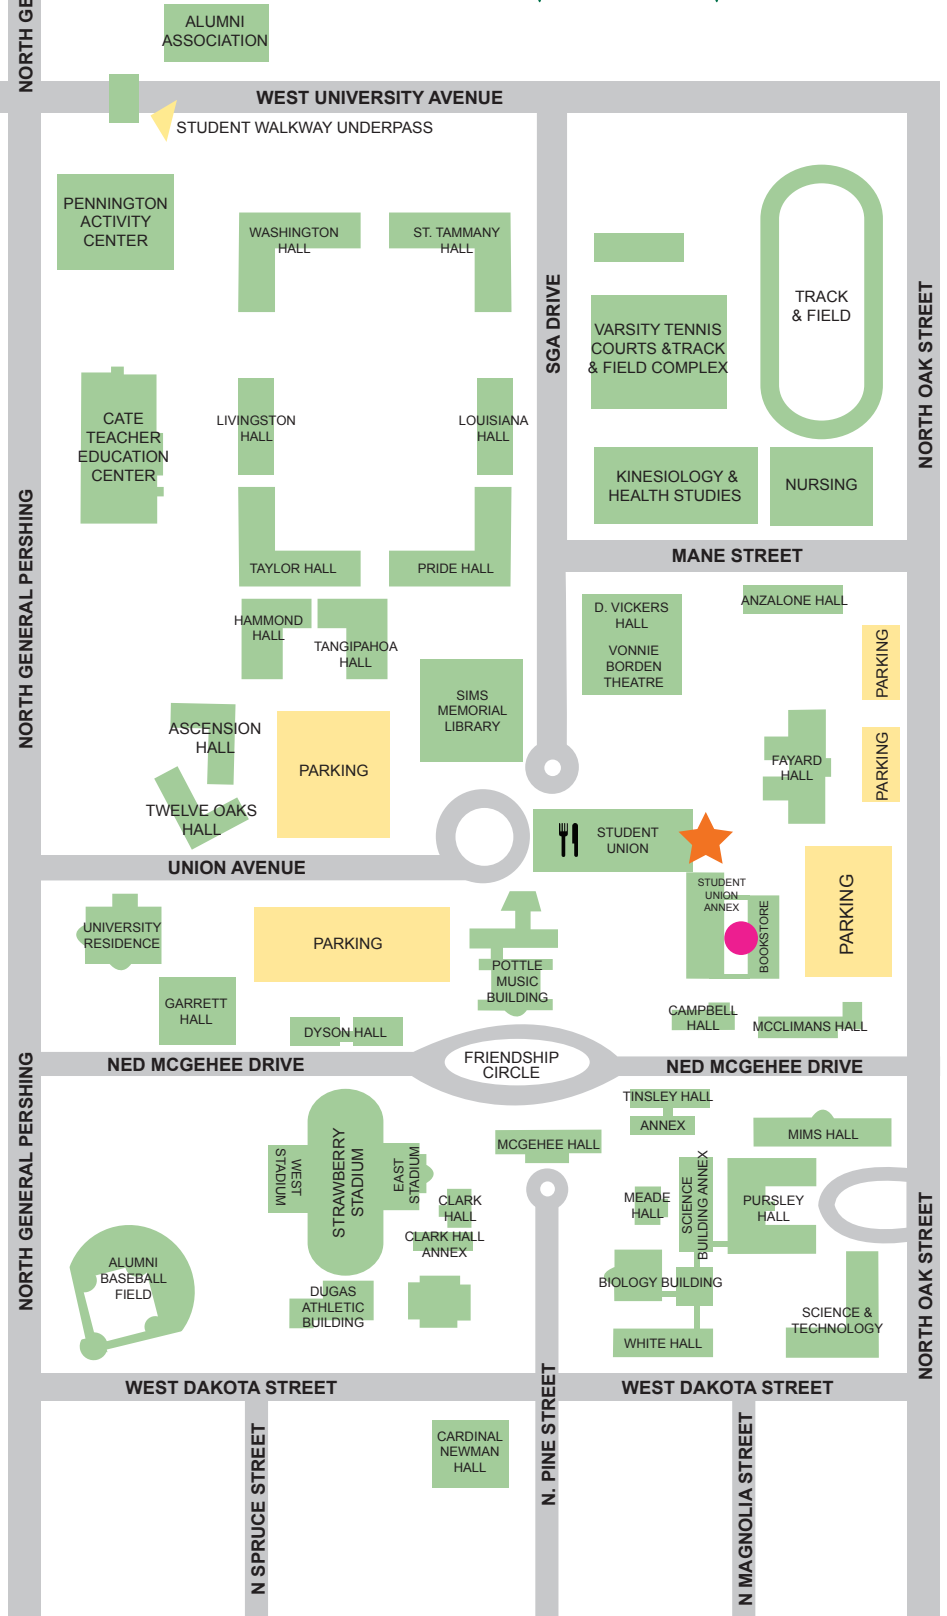

NORTH CAMPUS

Welcome To SOUTHEASTERN LOUISIANA UNIVERSITY

Campus Map

LION PRIDE PREVIEW

-  = CHECK IN LOCATION
-  = UNIVERSITY BOOKSTORE
-  = BUILDING
-  = EVENT PARKING

ALUMNI ASSOCIATION

STUDENT WALKWAY UNDERPASS

KINESIOLOGY & HEALTH STUDIES

NURSING

TAYLOR HALL

PRIDE HALL

MANE STREET

HAMMOND HALL

TANGIPAHOA HALL

D. VICKERS HALL
VONNIE BORDEN THEATRE

CAMPBELL HALL

MCCLIMANS HALL

NED MCGEHEE DRIVE

FRIENDSHIP CIRCLE

NED MCGEHEE DRIVE

WEST STADIUM
STRAWBERRY STADIUM
EAST STADIUM

MCGEHEE HALL

TINSLEY HALL

SCIENCE & TECHNOLOGY

WHITE HALL

WEST DAKOTA STREET

WEST DAKOTA STREET

N SPRUCE STREET

CARDINAL NEWMAN HALL

N. PINE STREET

N MAGNOLIA STREET