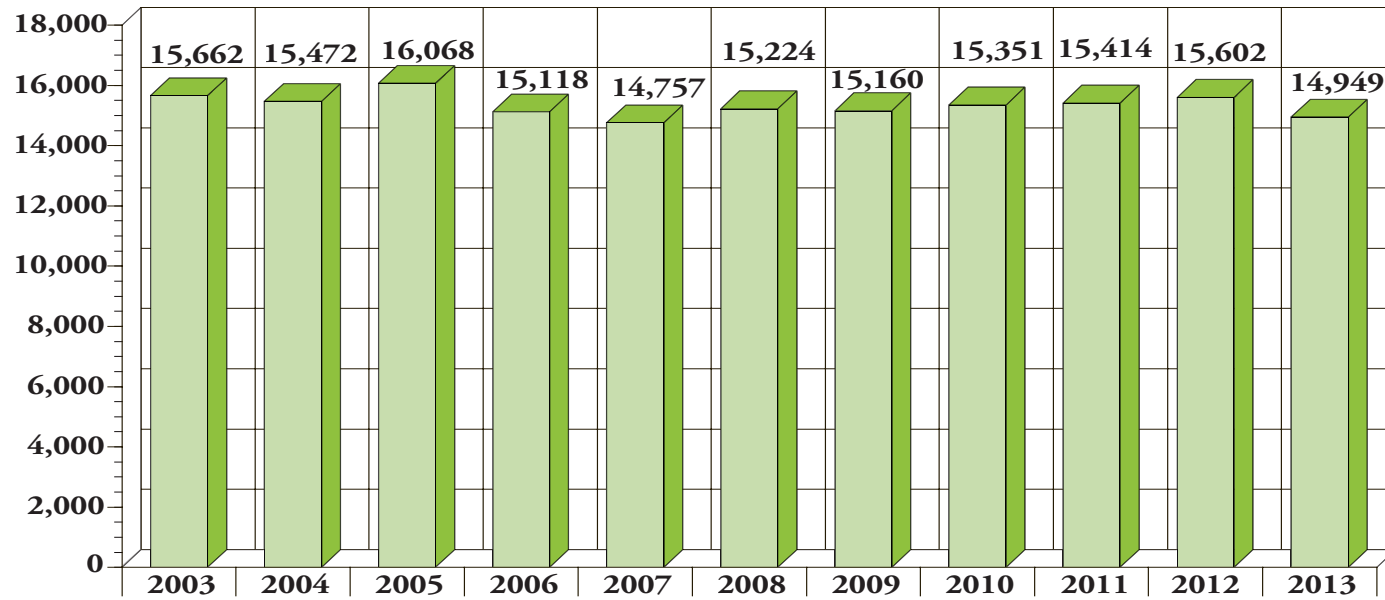

Longitudinal Enrollment Fall 2003 - Fall 2013

Note: In Fall 2005, Master Plan Admission Standards were implemented. Also, Southeastern enrolled over 1,200 students displaced by hurricane Katrina.

Source: IR Extract Files