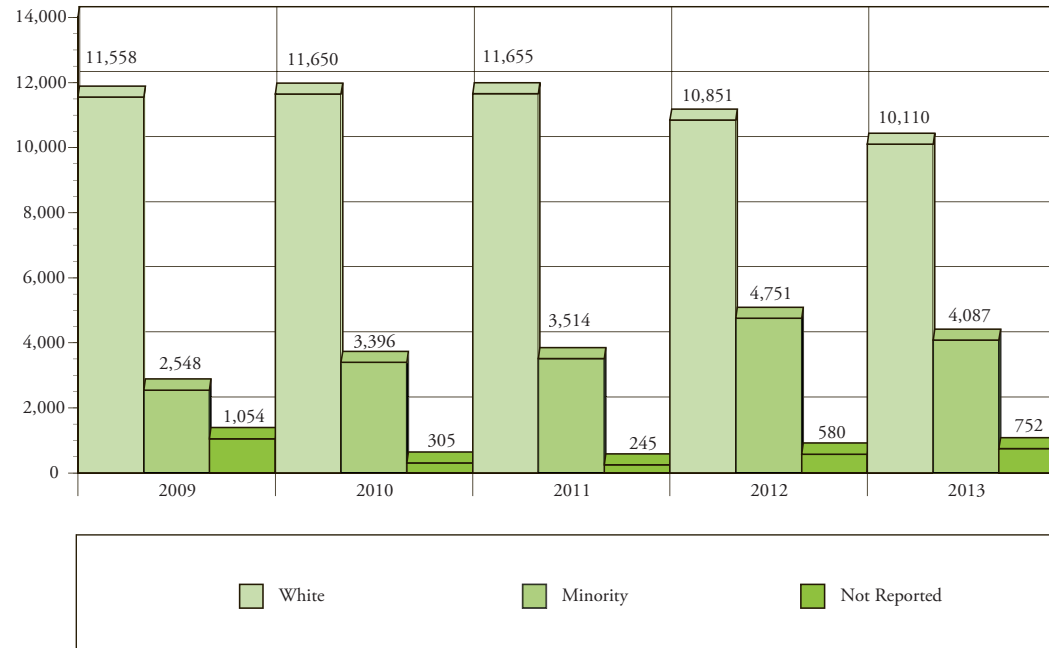

Diversity Over Time at Southeastern Fall 2009 - Fall 2013

PROFILE
2
0
1
3

The enrollment of minority students increased to 27.3% of total enrollment compared to 26.7% in Fall 2012

Source: IR Extract Files