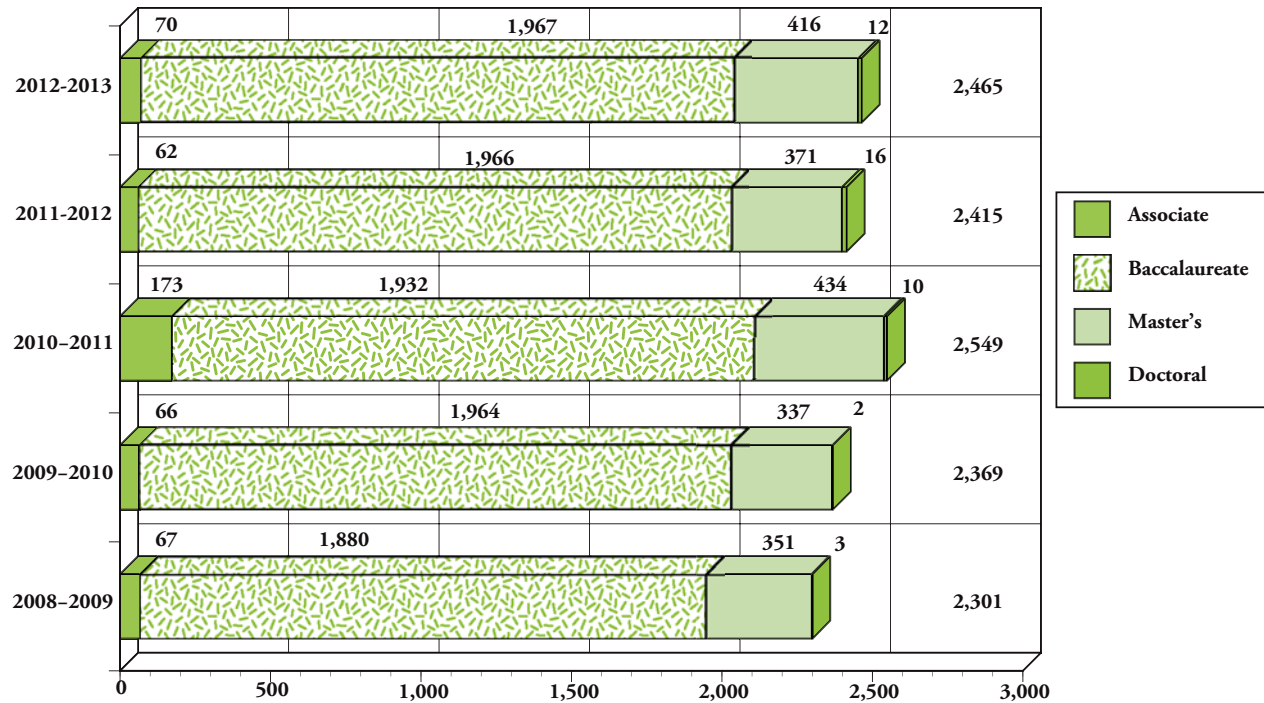

Degrees Awarded by Level

PROFILE
2
0
1
3

Note: Since 1925, Southeastern has awarded 72,025 degrees.

Source: IR Extract Files