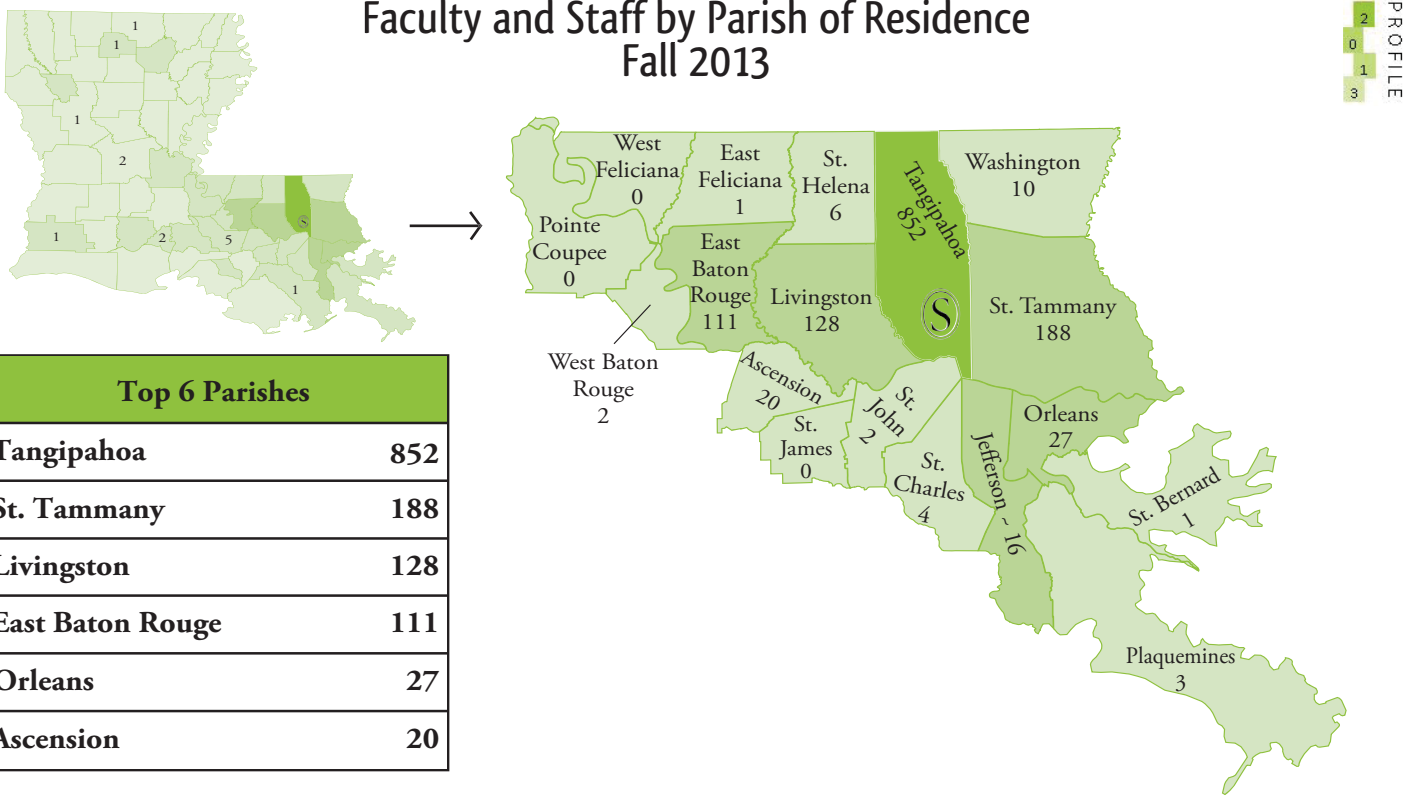

Faculty and Staff by Parish of Residence Fall 2013

Of the 1,438 total employees, 98.7% (1,419) have Louisiana residences.

Source: IR Extract Files