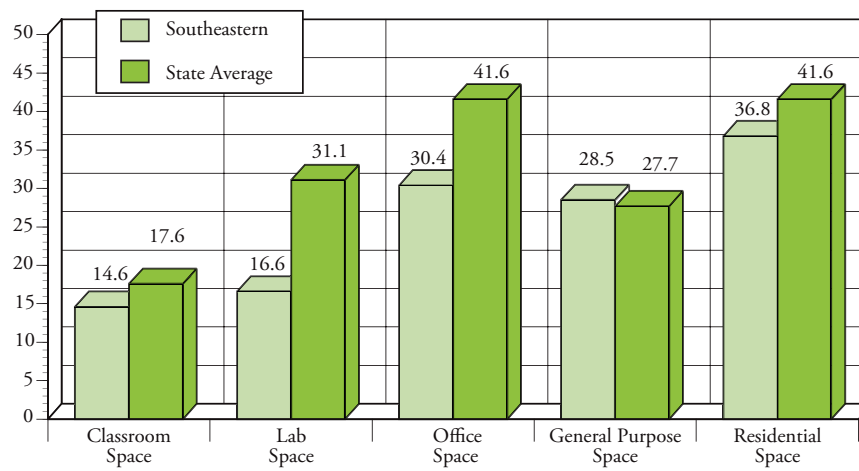

Space Utilization 2013 - 2014

Total Number of Acres Owned by
Southeastern = 509

Total Number of Buildings
(all types) = 147

Total Gross Square Footage =
3,050,301

Total Assignable Square Footage =
1,935,456

Assignable Square Footage/FTE
Southeastern = 172.0
State Average = 235.2

Assignable Square Footage per Full-Time Equivalent Student

Source: Space Utilization Report, Board of Regents