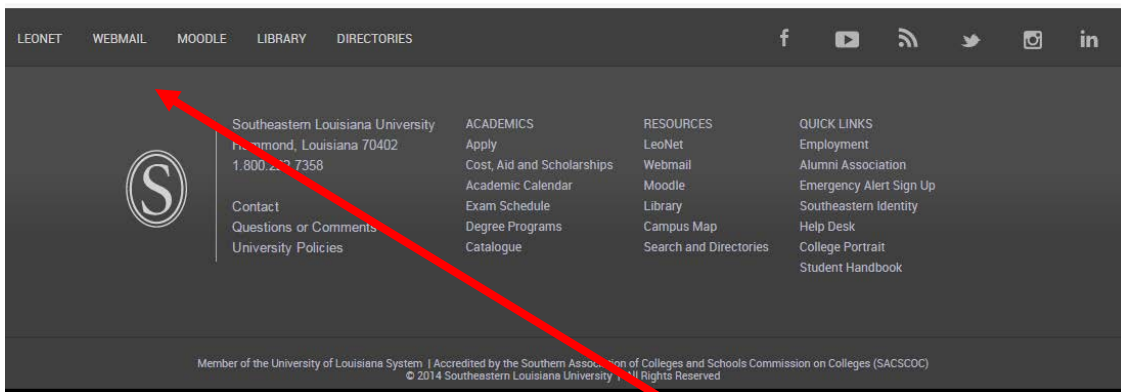

ACCESSING SOUTHEASTERN GMAIL

1. Southeastern has partnered with GOOGLE to provide you a free GMAIL account that comes with tons of storage space and apps. You CANNOT log into your Southeastern GMAIL account through GMAIL, your must log in through Southeastern's web page.
2. Access Southeastern's home page at: <http://www.southeastern.edu>

3. Click the "Webmail" link located along the bottom of the homepage.
4. Log into your Gmail account. Your user ID is your University ID (also known as your "W" number) and the password is the same as the password you set up to use with Blackboard and LEONet.