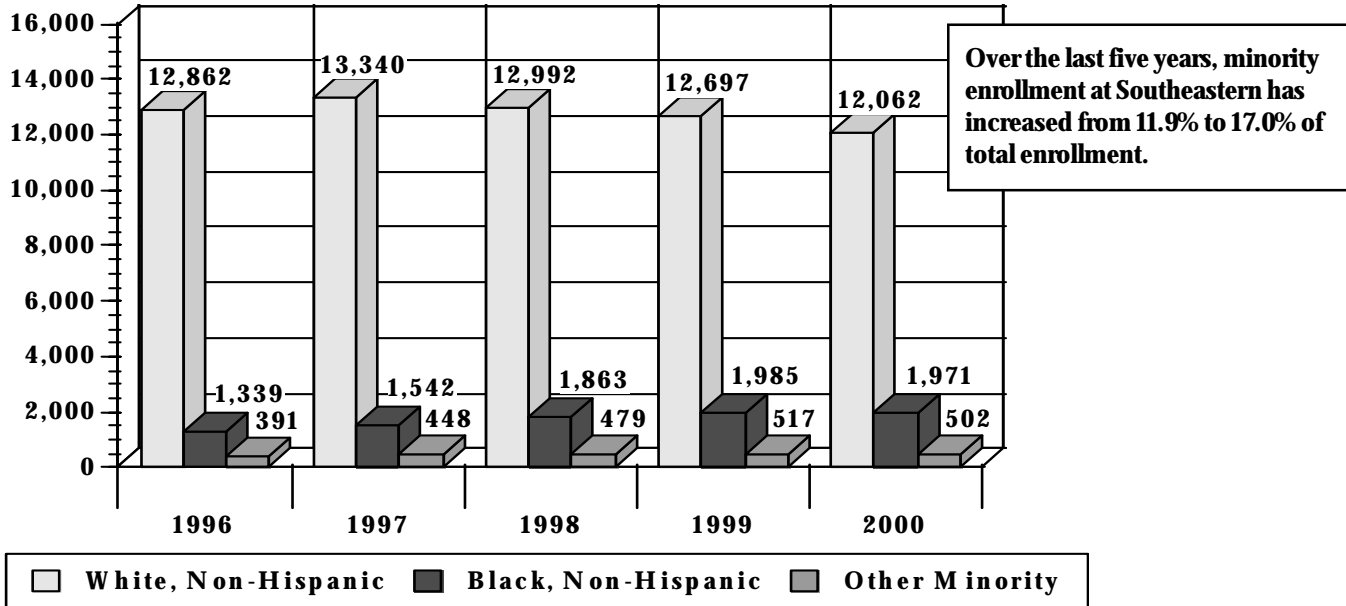

Diversity Over Time at Southeastern Fall 1996 - Fall 2000

Source: IR Extract Files