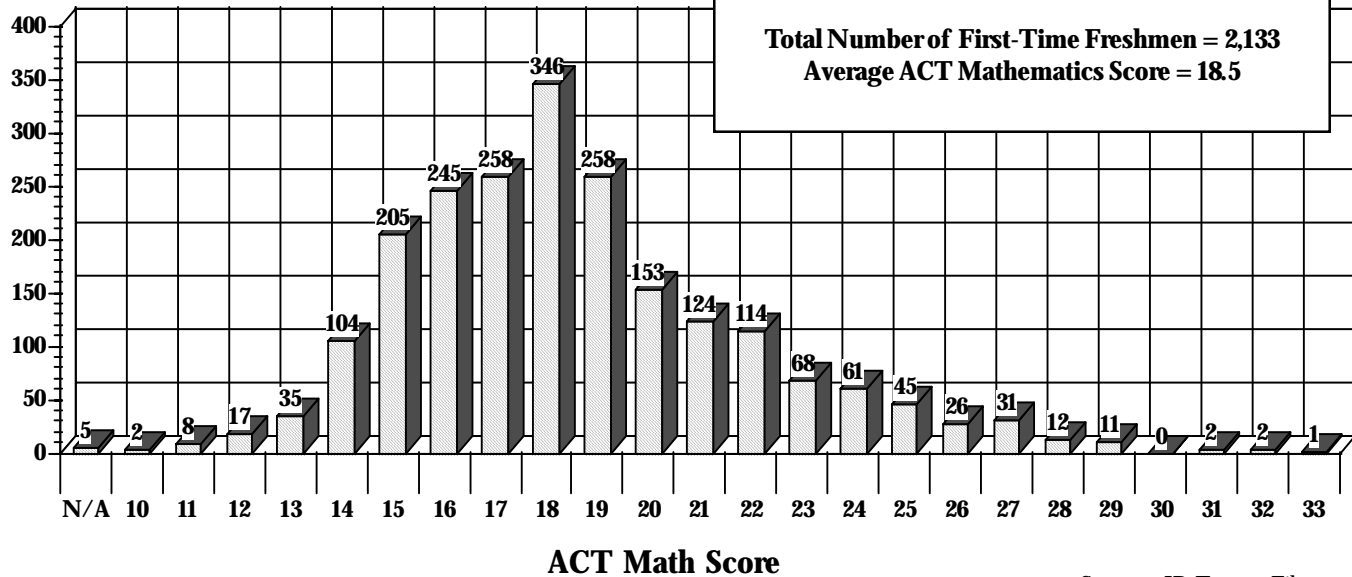

# ACT Mathematics Scores of Entering Freshmen Fall 2000

**Number of Students**

Source: IR Extract Files