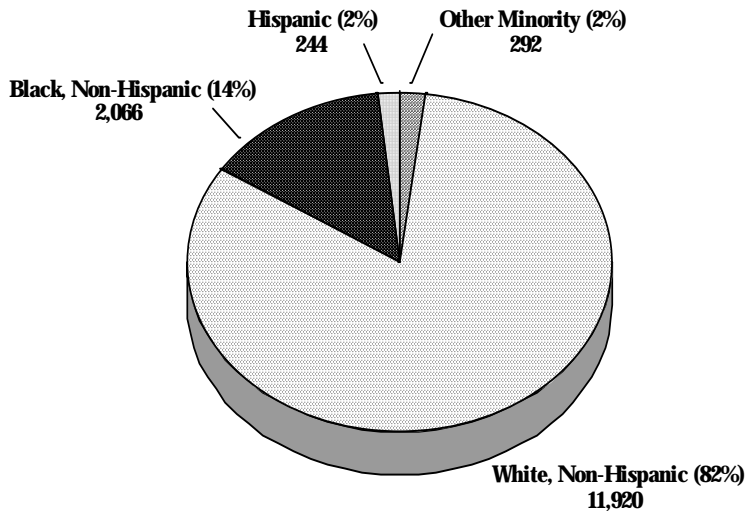

# Number of Students by Gender and Ethnicity Fall 2001

**Total Enrollment =  
14,522**

Source: IR Extract Files