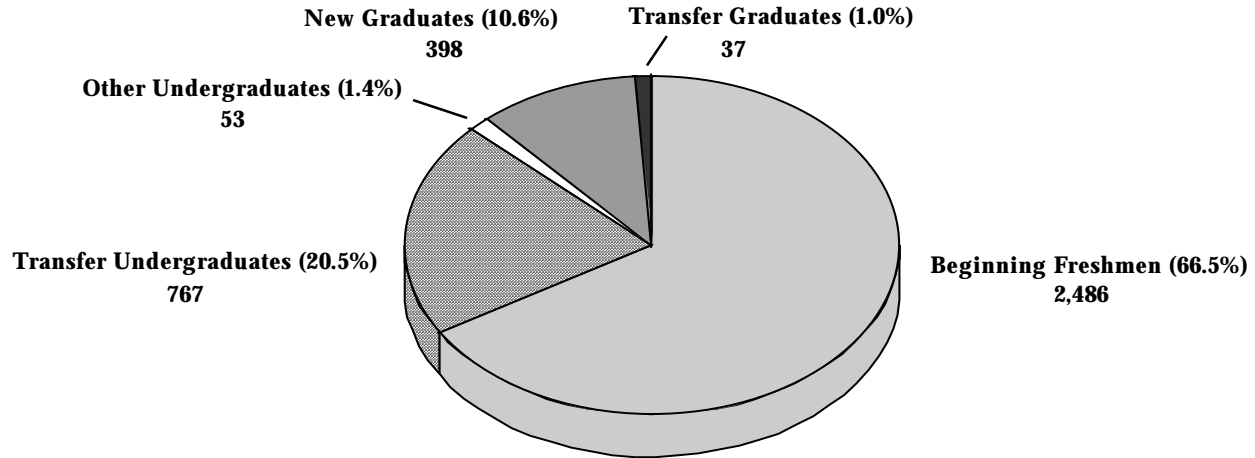

# New Enrolled Students by Type Fall 2002

**Total New Enrolled Students = 3,741**

Note: Beginning Freshmen include Superior Juniors and Gifted-Talented students

Source: IR Extract Files