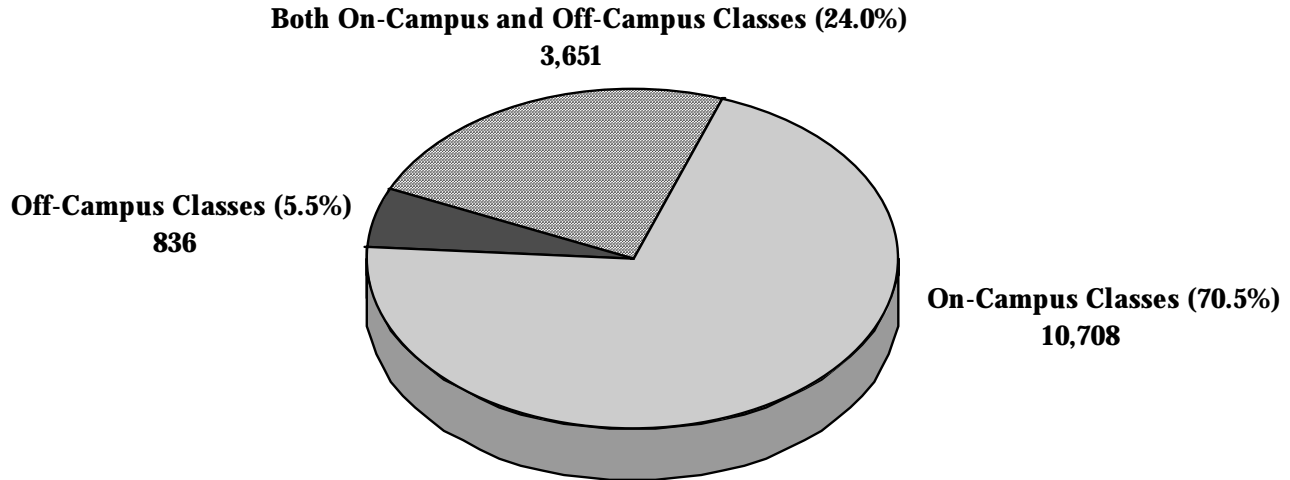

# Number of Students Enrolled by Class Location Fall 2002

**Total Enrollment = 15,195**

Source: IR Extract Files