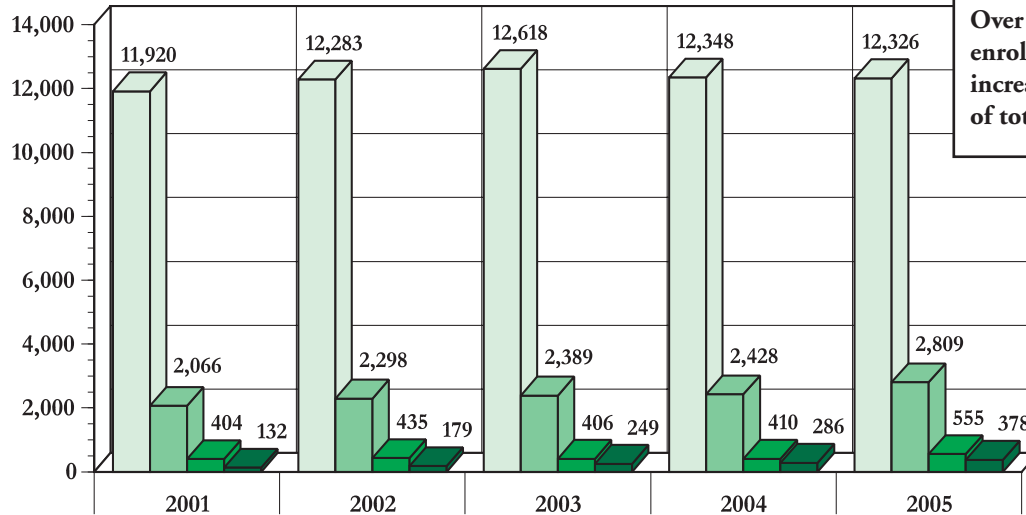

Diversity Over Time at Southeastern Fall 2001 - Fall 2005

Over the last five years, minority enrollment at Southeastern has increased from 17.0% to 20.9% of total enrollment.

Source: IR Extract Files