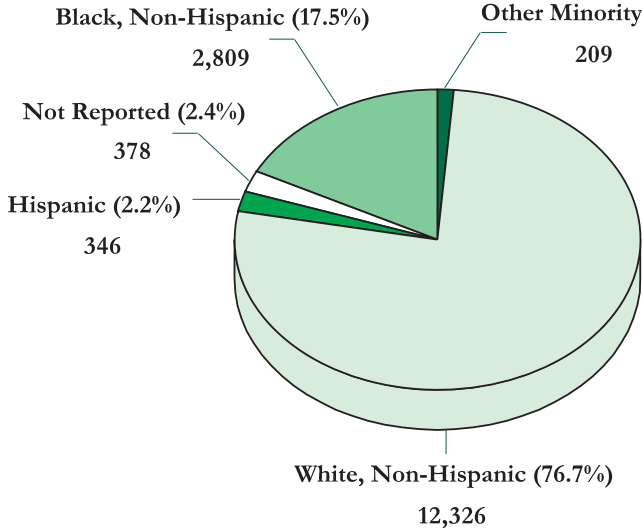

# Number of Students by Ethnicity and Gender Fall 2005

Total Enrollment = 16,068

Source: IR Extract Files