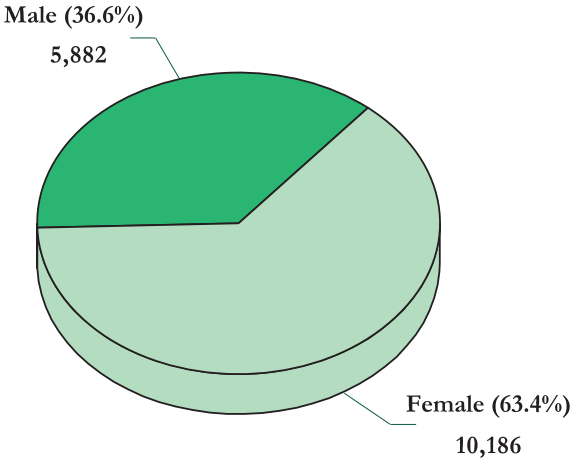

# Number of Students by Ethnicity and Gender Fall 2005

Total Enrollment = 16,068

Source: IR Extract Files