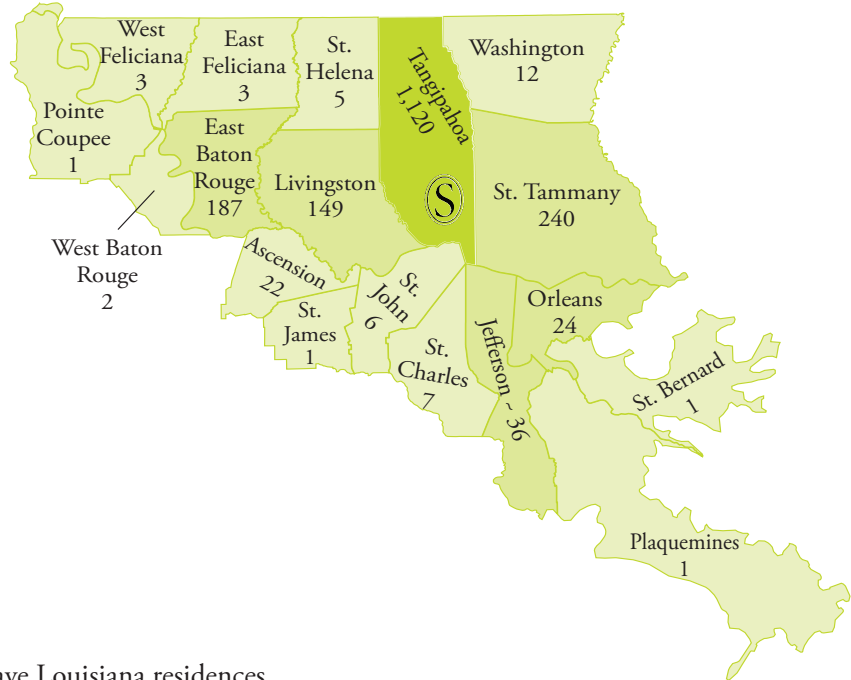

Faculty and Staff by Parish of Residence Fall 2008

Top 6 Parishes	
Tangipahoa	1,120
St. Tammany	240
East Baton Rouge	187
Livingston	149
Jefferson	36
Orleans	24

Of the 1,930 total employees, 95.2% (1,837) have Louisiana residences.