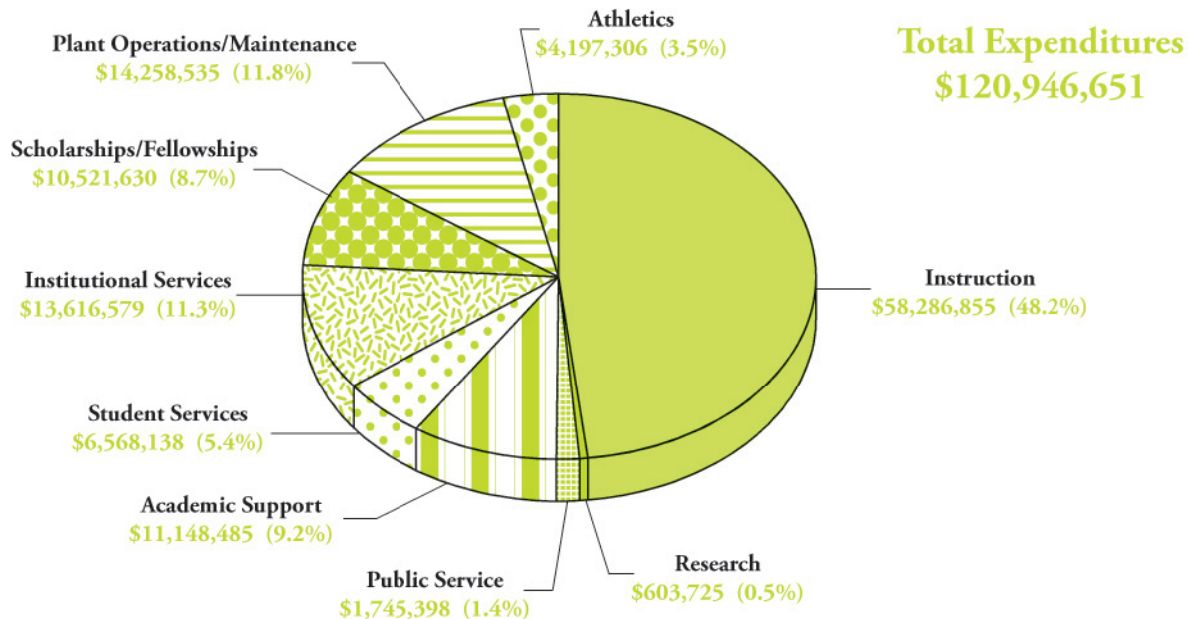

University Expenditures (Budgeted) by Function Fiscal Year 2010 - 2011

Source: Southeastern 2010-2011 Budget Request