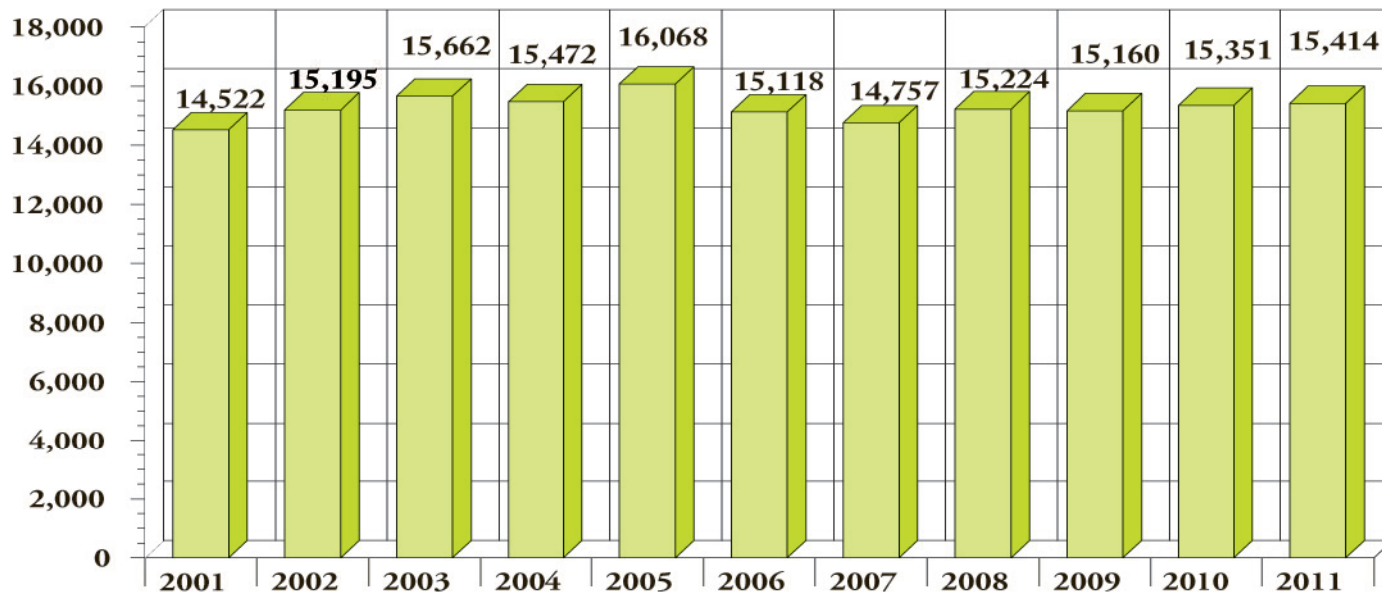

Longitudinal Enrollment Fall 2001 - Fall 2011

Note: In Fall 2005, Master Plan Admission Standards were implemented. Also, Southeastern enrolled over 1,200 students displaced by hurricane Katrina.

Source: IR Extract Files