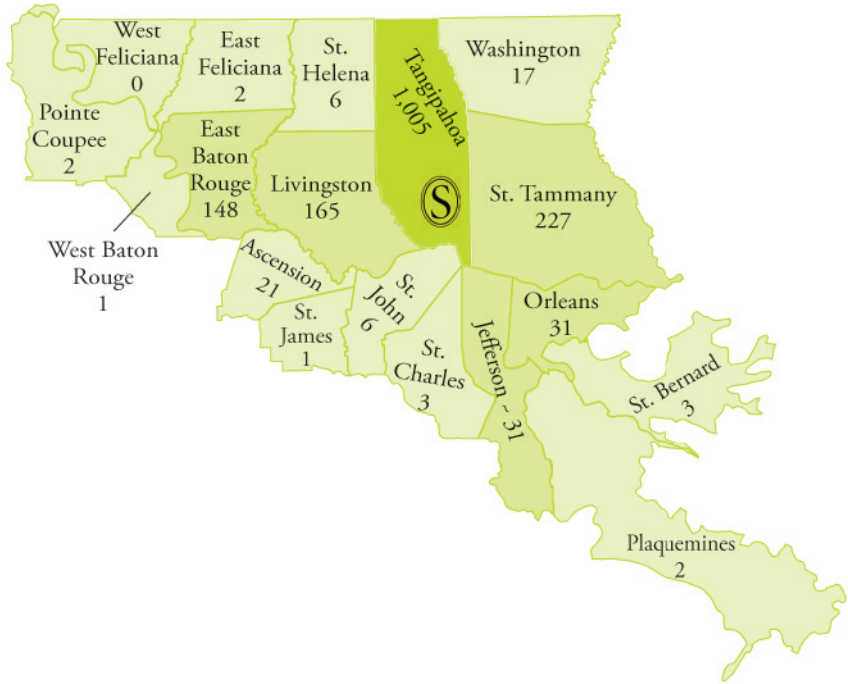

Faculty and Staff by Parish of Residence Fall 2011

Top 6 Parishes	
Tangipahoa	1,005
St. Tammany	227
Livingston	165
East Baton Rouge	148
Jefferson	31
Orleans	31

Of the 1,742 total employees, 97.0% (1,689) have Louisiana residences.