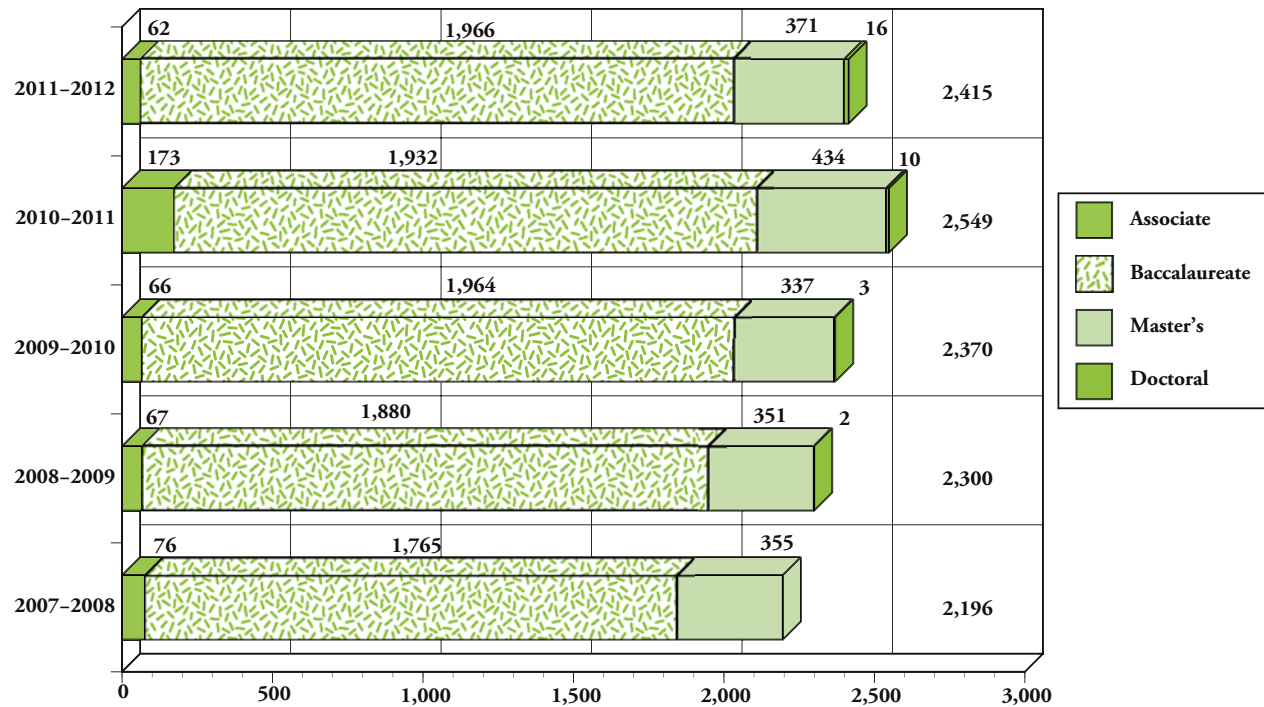

Degrees Awarded by Level

Note: Since 1925, Southeastern has awarded 69,560 degrees.

Source: IR Extract Files