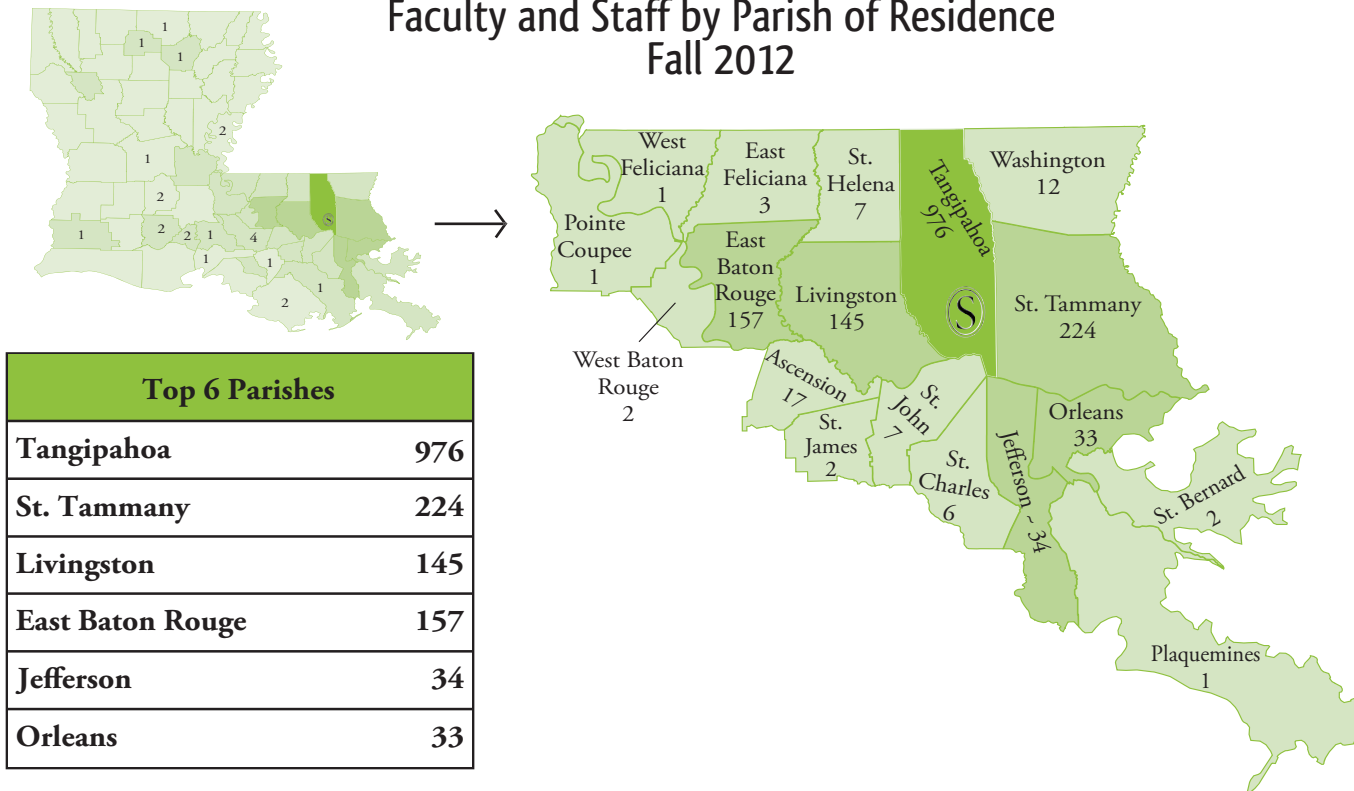

Faculty and Staff by Parish of Residence Fall 2012

Of the 1,707 total employees, 96.7% (1,651) have Louisiana residences.

Source: IR Extract Files