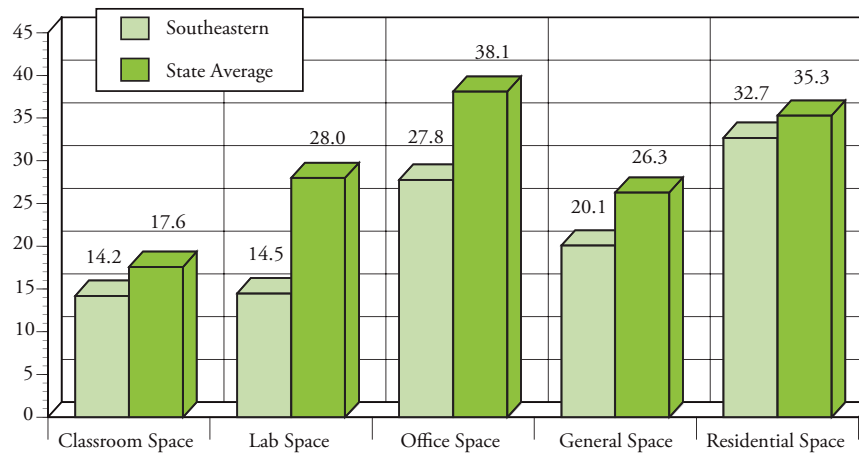

Space Utilization 2011 - 2012

Total Number of Buildings
(all types) = 154

Total Gross Square Footage =
2,968,413

Total Assignable Square Footage =
1,893,624

Assignable Square Footage/FTE
Southeastern = 150.0
State Average = 209.2

Assignable Square Footage per Full-Time Equivalent Student

Source: Space Utilization Report, Board of Regents