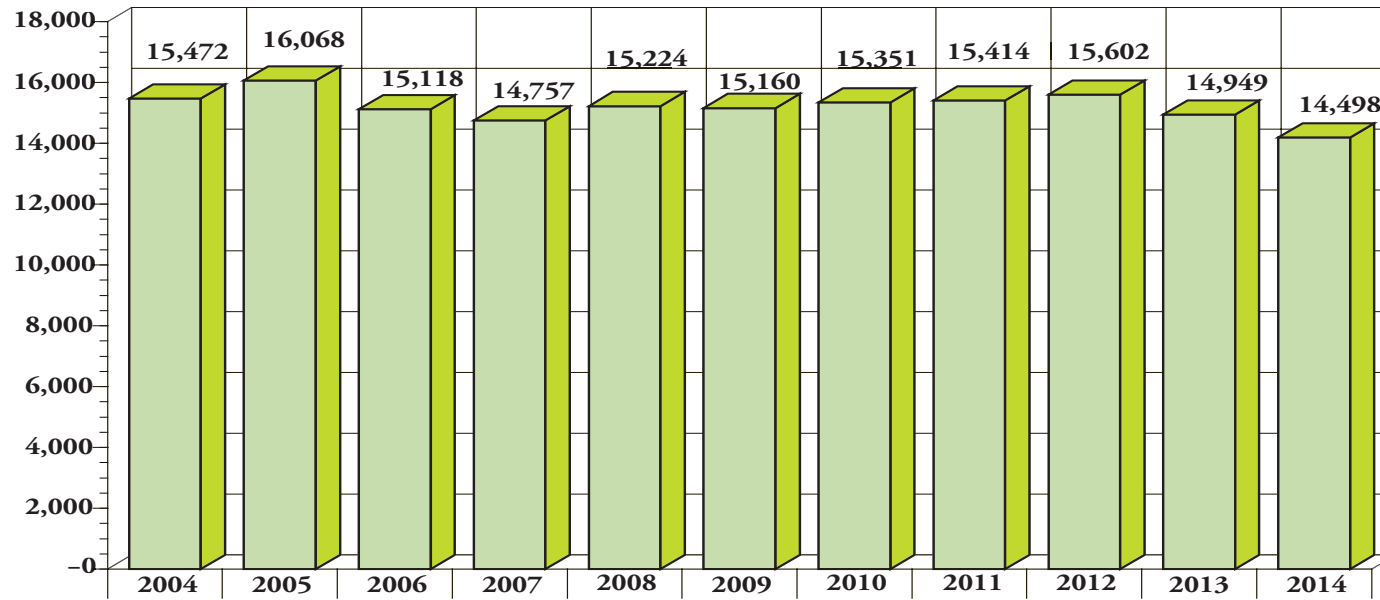

## Longitudinal Enrollment Fall 2004 - Fall 2014

Note: In Fall 2005, Southeastern enrolled over 1,200 students displaced by Hurricane Katrina.

Source: IR Extract Files