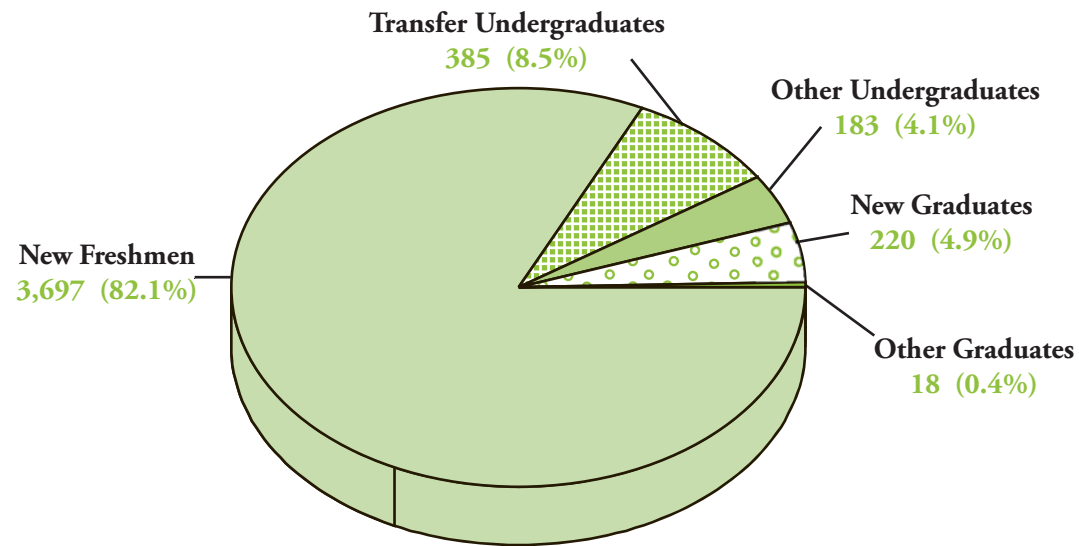

New Students by Enrollment Type Fall 2014

Total New Enrolled Students = 4,503

Note: New Freshmen include Southeastern Scholars, Gifted-Talented students, and Dual Enrollment students.

Source: IR Extract Files