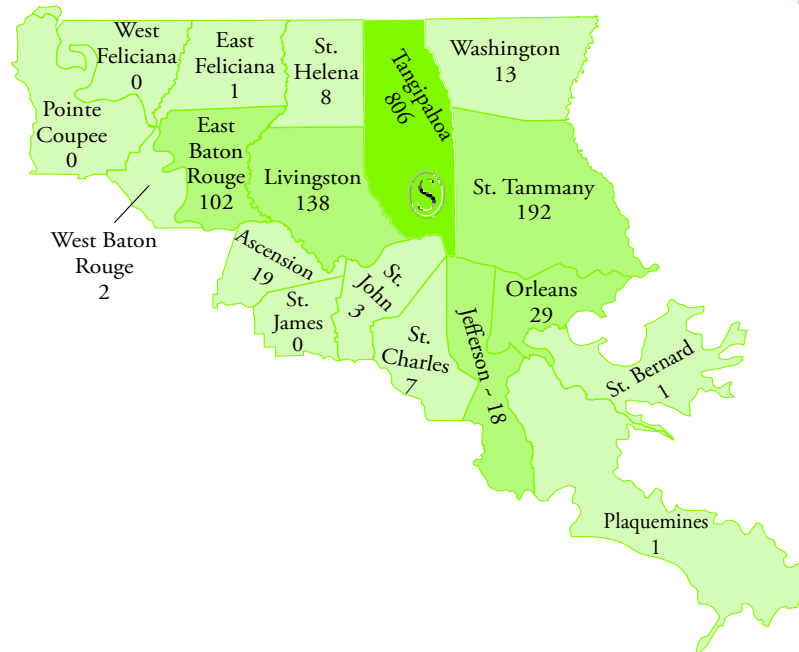

Faculty and Staff by Parish of Residence Fall 2016

Top 6 Parishes	
Tangipahoa	806
St. Tammany	192
Livingston	138
East Baton Rouge	102
Orleans	29
Ascension	19

Of the 1,367 total employees, 98.6% (1,348) have Louisiana residences.