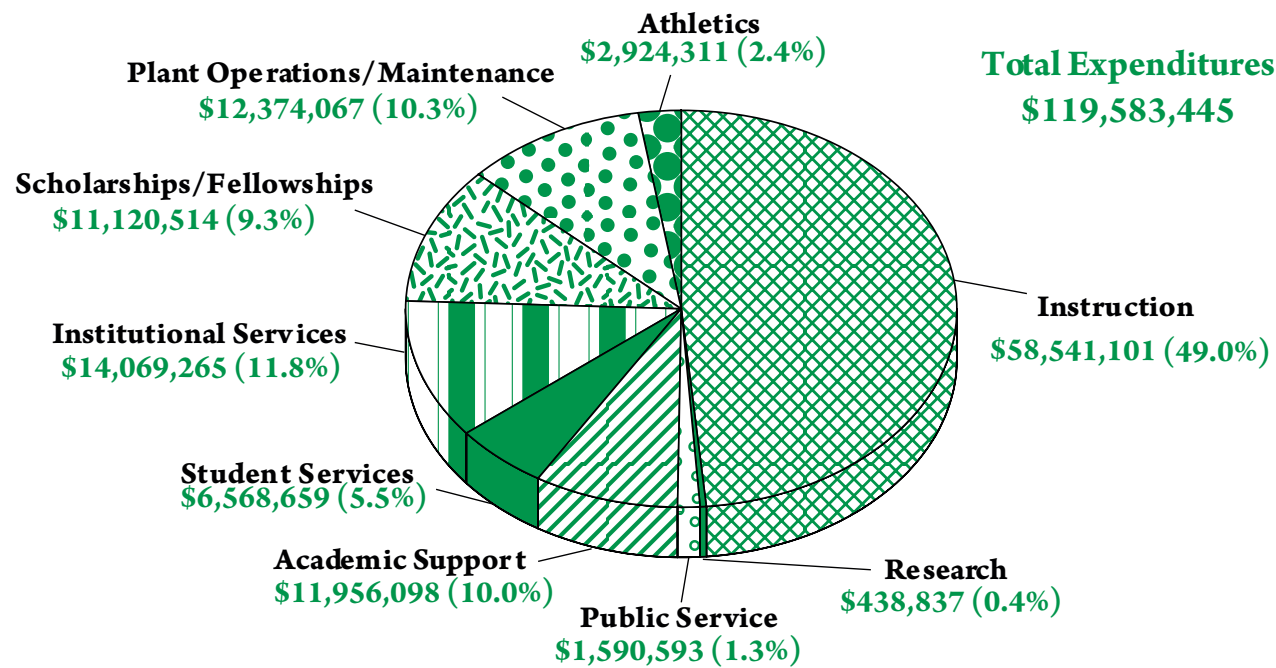

University Expenditures (Budgeted) by Function Fiscal Year 2018 - 2019

**PROFILE
2018**

Source: Southeastern 2018-2019 Budget Request