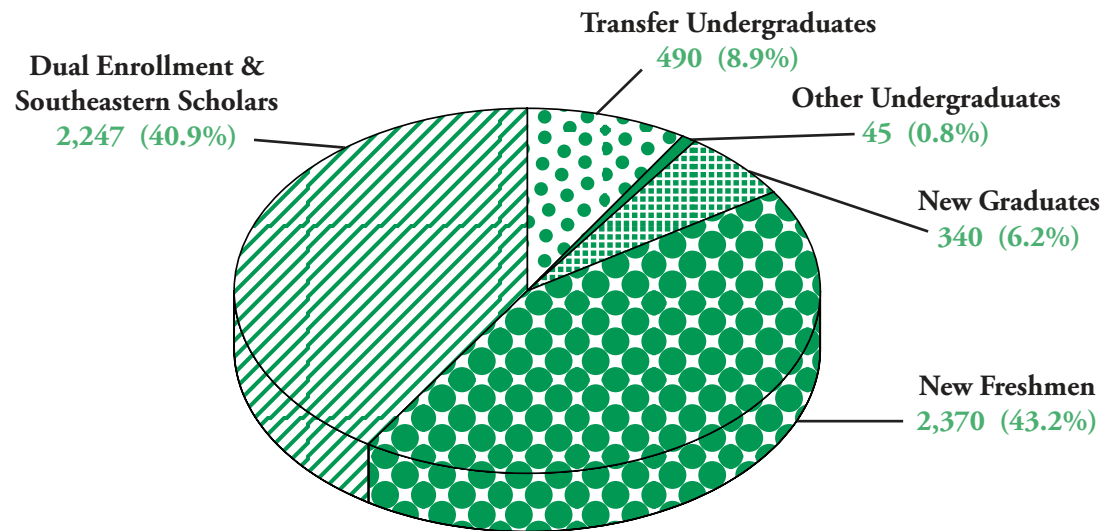

New Students by Enrollment Type Fall 2022

PROFILE
2022

Total New Enrolled Students = 5,492

Source: IR Extract Files