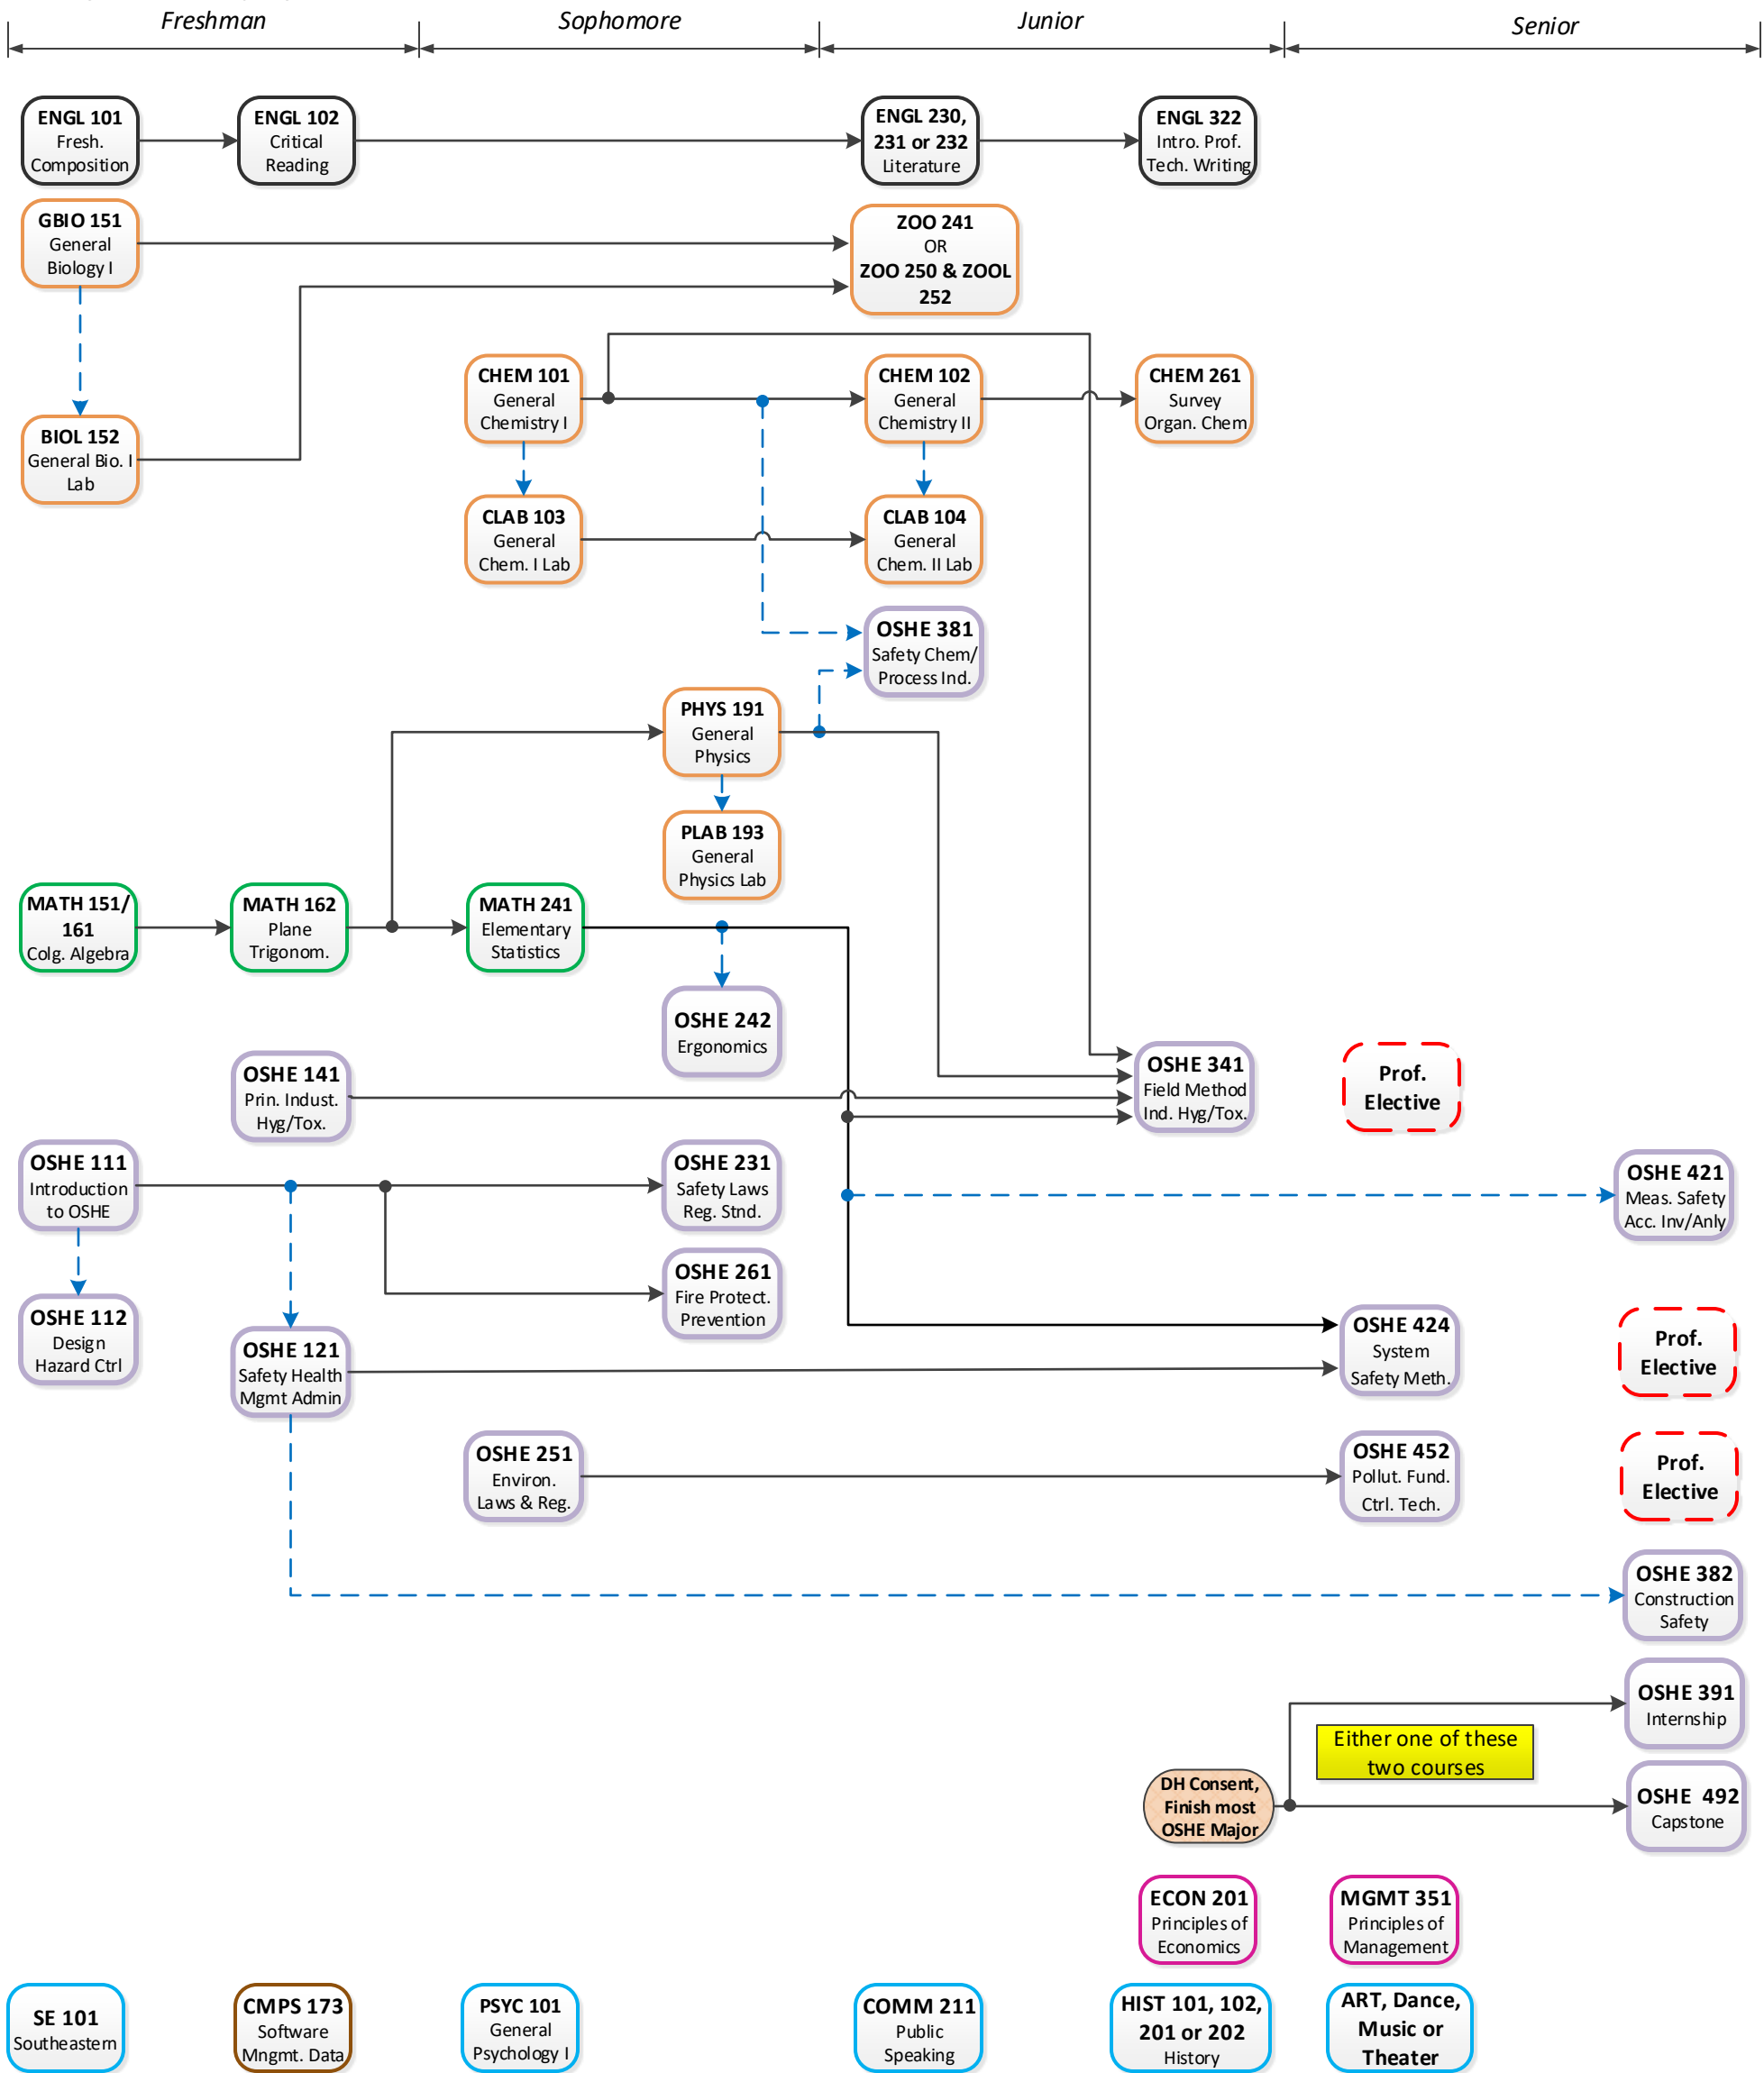

Occupational Safety, Health and Environment (2019 – 2020)

Legend:

- OSHE Major Course
- OSHE Elective Course
- Science Course
- Math Course
- English Course
- General Education
- Business Course
- Computer Science Course

Registration in or prior credit for

Professional Electives:
At least one elective should be an OSHE course

- OSHE 291
- OSHE 311
- OSHE 322
- OSHE 323
- OSHE 423
- OSHE 441
- OSHE 442
- OSHE 451
- OSHE 471
- OSHE 491
- IT 242
- IT 264
- IT 322
- ACCT 200
- GBIO 377
- CJ 313
- CJ 411
- HS 131
- HS 360
- HS 362