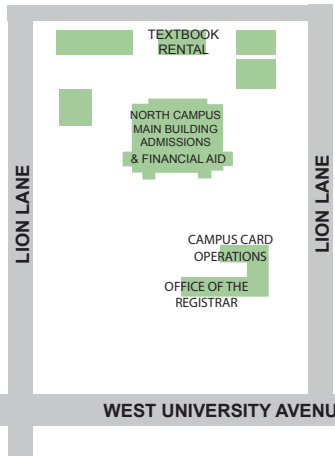

NORTH CAMPUS

Welcome To
SOUTHEASTERN
LOUISIANA UNIVERSITY

Campus Map

LION PRIDE PREVIEW

-  = CHECK IN LOCATION
-  = UNIVERSITY BOOKSTORE
-  = BUILDING
-  = EVENT PARKING