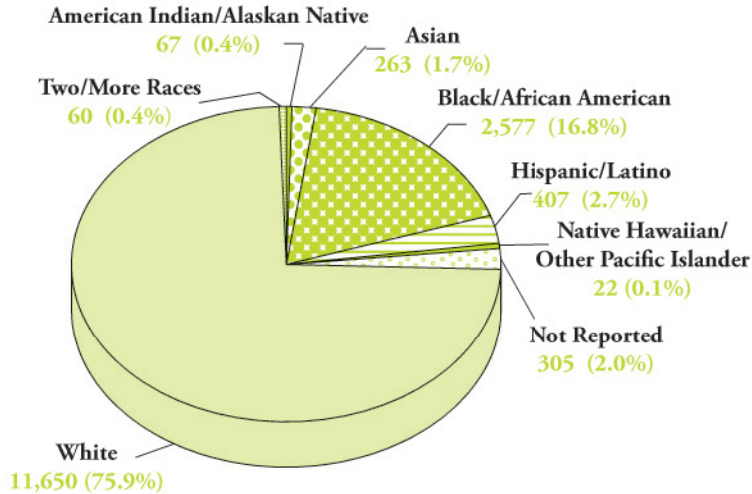

Number of Students by Ethnicity and Gender Fall 2010

Total Enrollment = 15,351

Source: IR Extract Files