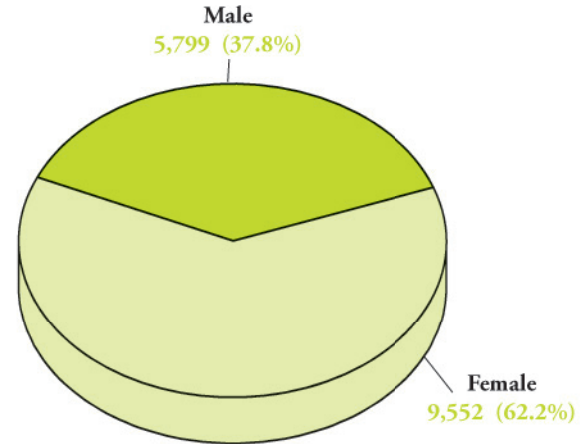

Number of Students by Ethnicity and Gender Fall 2010

Total Enrollment = 15,351

Source: IR Extract Files