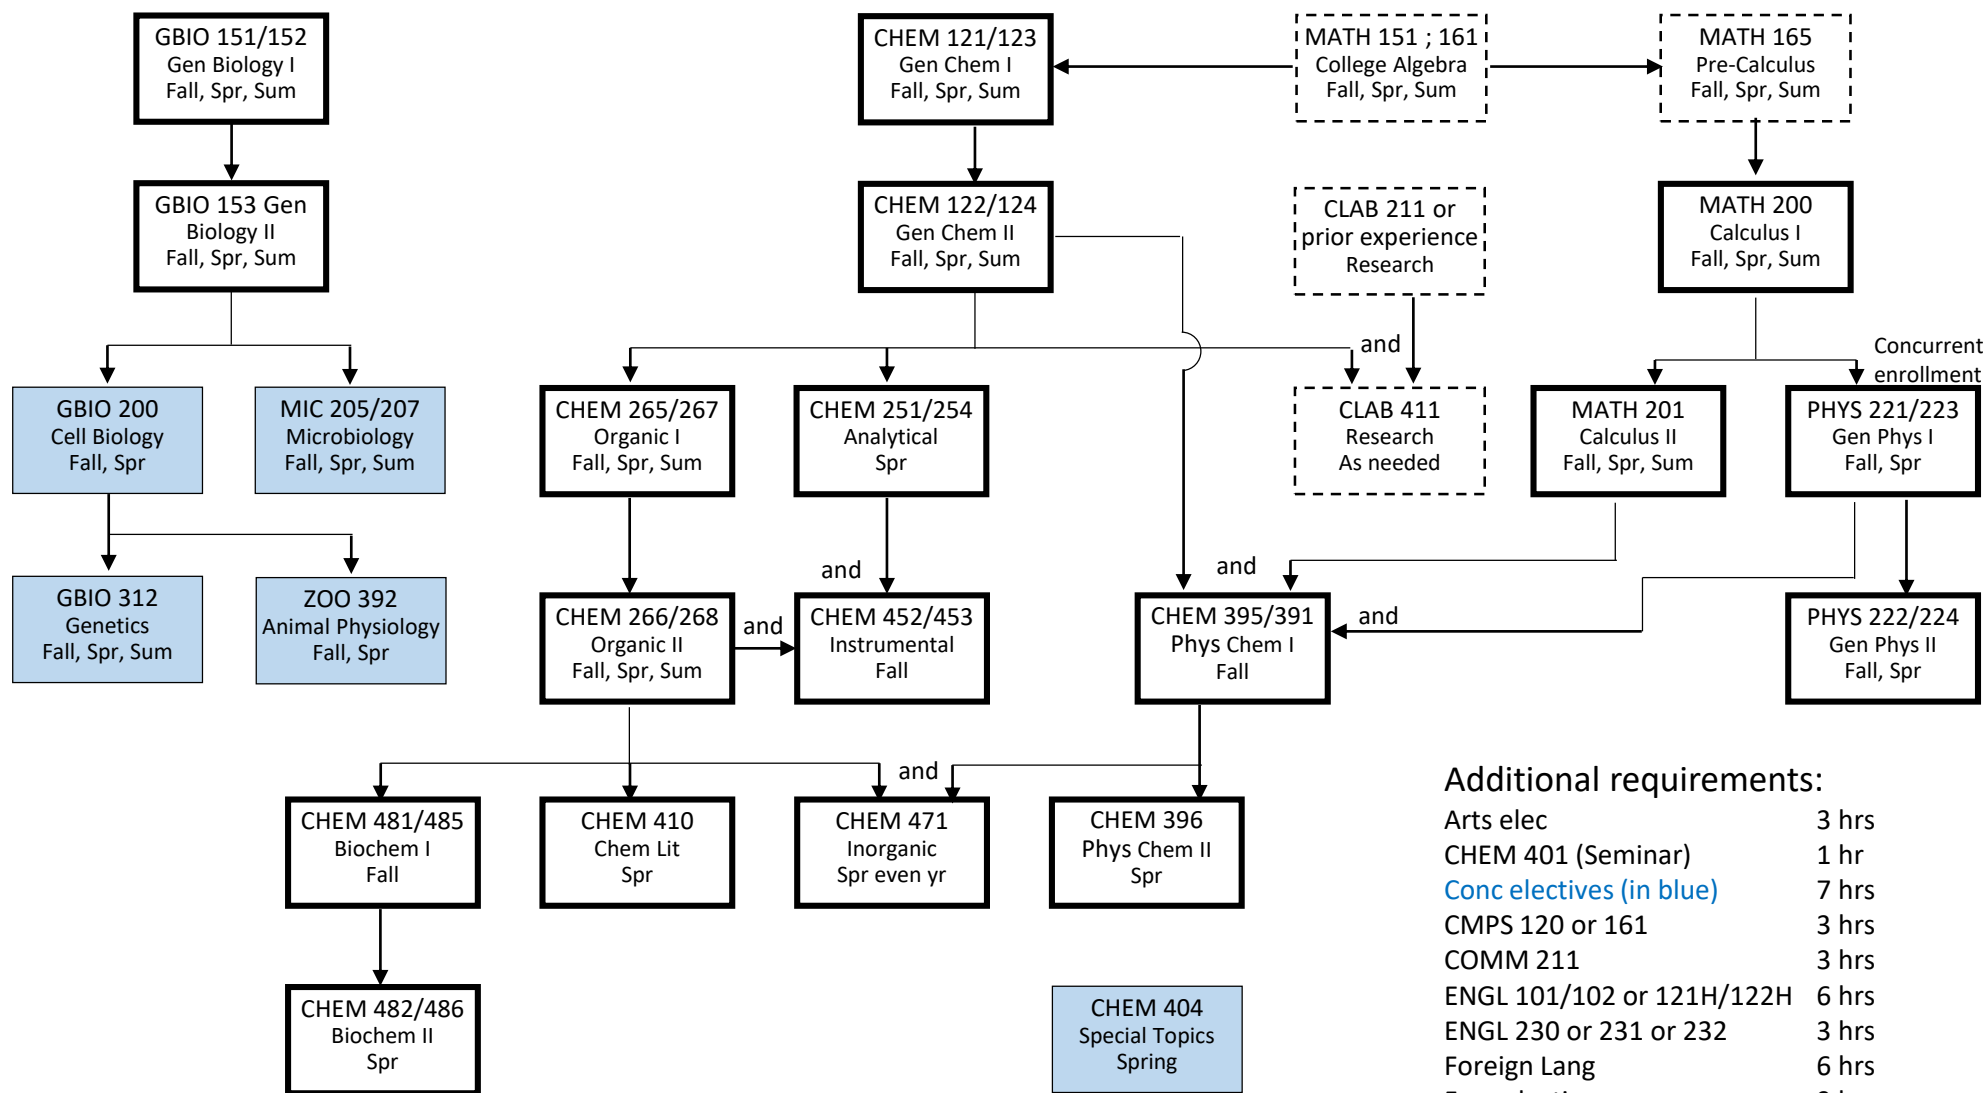

# Chemistry Curriculum: Biochem Conc. 2017-18

## Additional requirements:

Arts elec	3 hrs
CHEM 401 (Seminar)	1 hr
Conc electives (in blue)	7 hrs
CMPS 120 or 161	3 hrs
COMM 211	3 hrs
ENGL 101/102 or 121H/122H	6 hrs
ENGL 230 or 231 or 232	3 hrs
Foreign Lang	6 hrs
Free electives	9 hrs
History elec	3 hrs
LS 102	1 hrs
SE 101 or elec*	2 hrs
Social Science elec	6 hrs

Disclaimer: in case of a discrepancy, the University General Catalogue supersedes this chart