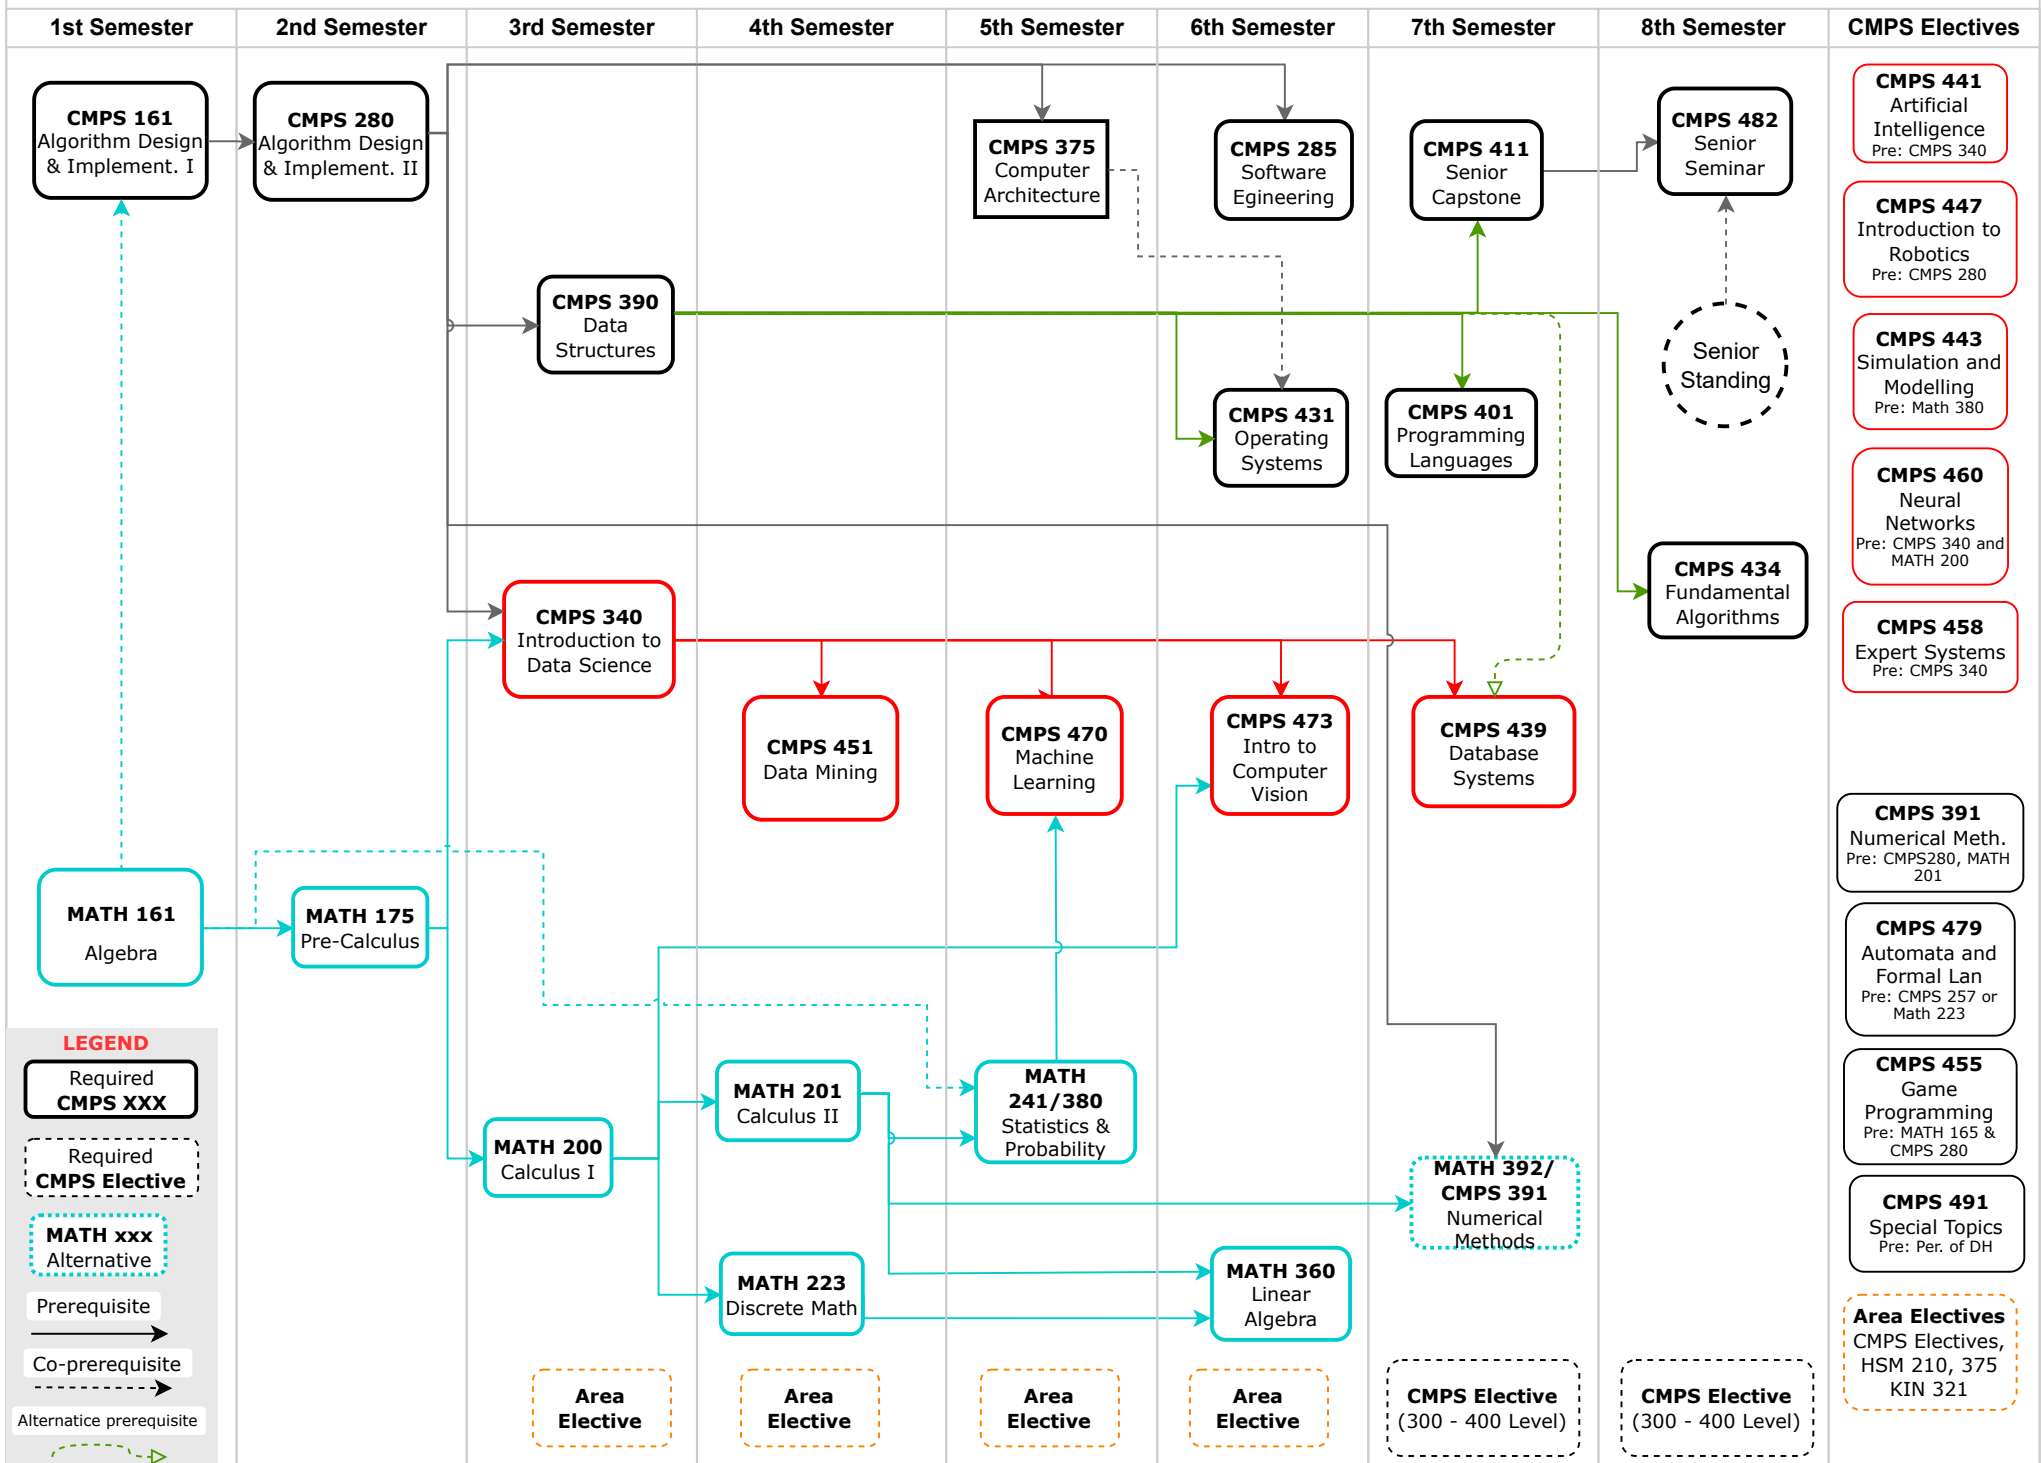

Prerequisite Chart for Computer Science - Data Science Concentration

LEGEND

- Required CMPS XXX
- Required CMPS Elective
- MATH xxx Alternative
- Prerequisite
- Co-prerequisite
- Alternative prerequisite