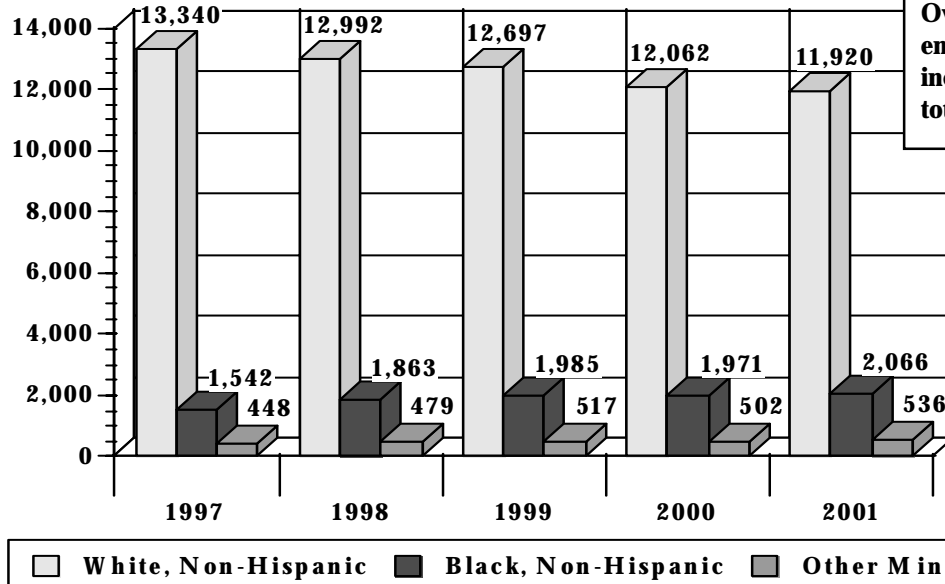

Diversity Over Time at Southeastern Fall 1997 - Fall 2001

Over the last five years, minority enrollment at Southeastern has increased from 13.0% to 17.9% of total enrollment.

Source: IR Extract Files