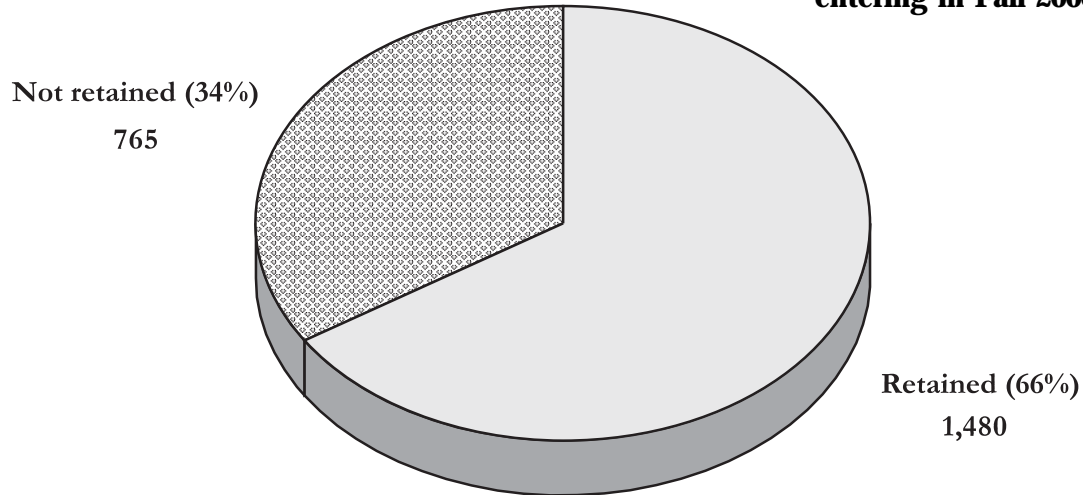

Retention Rate of Entering Freshmen Fall 2000 to Fall 2001

Based on 2,245 first-time, full-time,
degree-seeking freshmen
entering in Fall 2000

Source: IR Extract Files