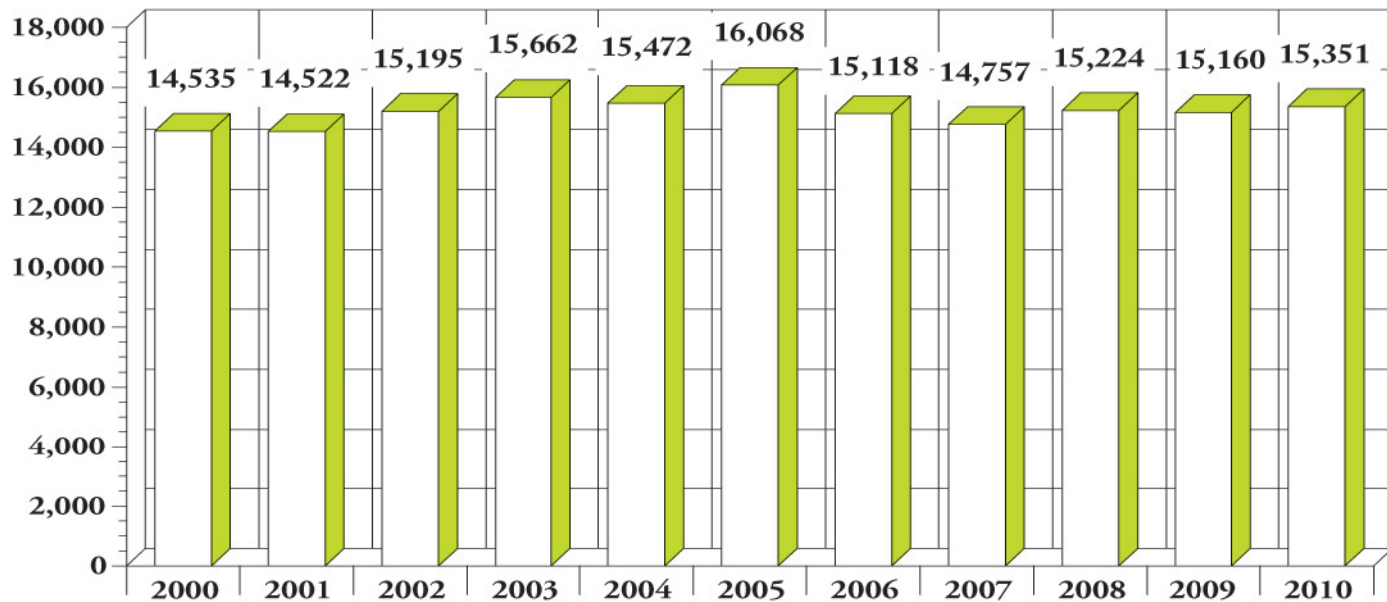

Longitudinal Enrollment Fall 2000 - Fall 2010

Note: In Fall 2005, Master Plan Admission Standards were implemented. Also, Southeastern enrolled over 1,200 students displaced by hurricane Katrina.

Source: IR Extract Files