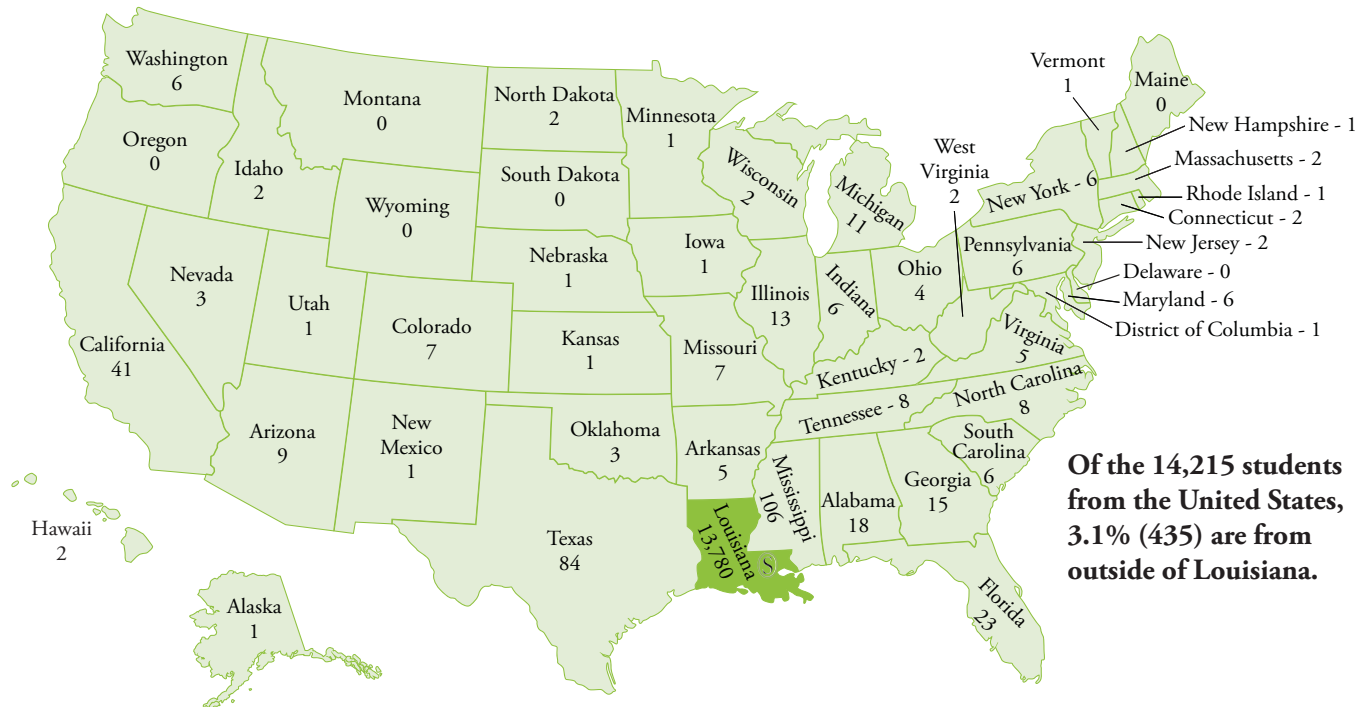

## Number of Students by State of Residence Fall 2014

**Of the 14,215 students from the United States, 3.1% (435) are from outside of Louisiana.**

Source: IR Extract Files