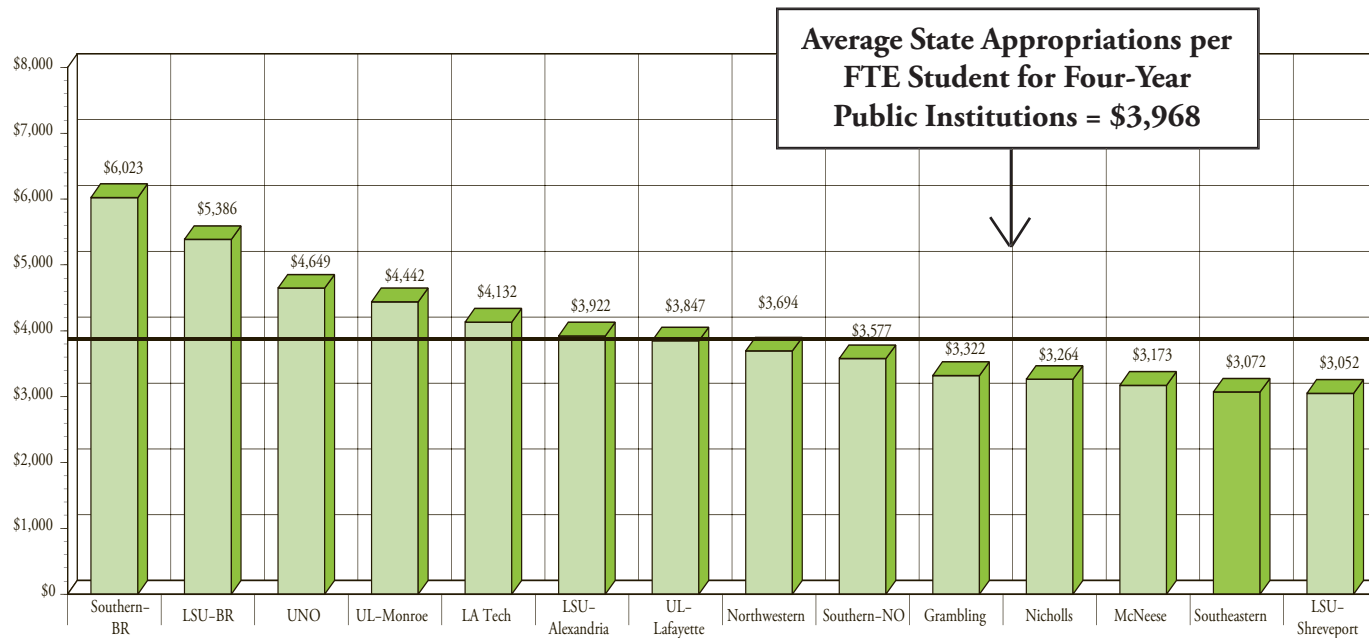

State Appropriations per Full-Time Equivalent Student for Louisiana Public Universities, Fiscal Year 2012 - 2013

Source: IPEDS Data Center