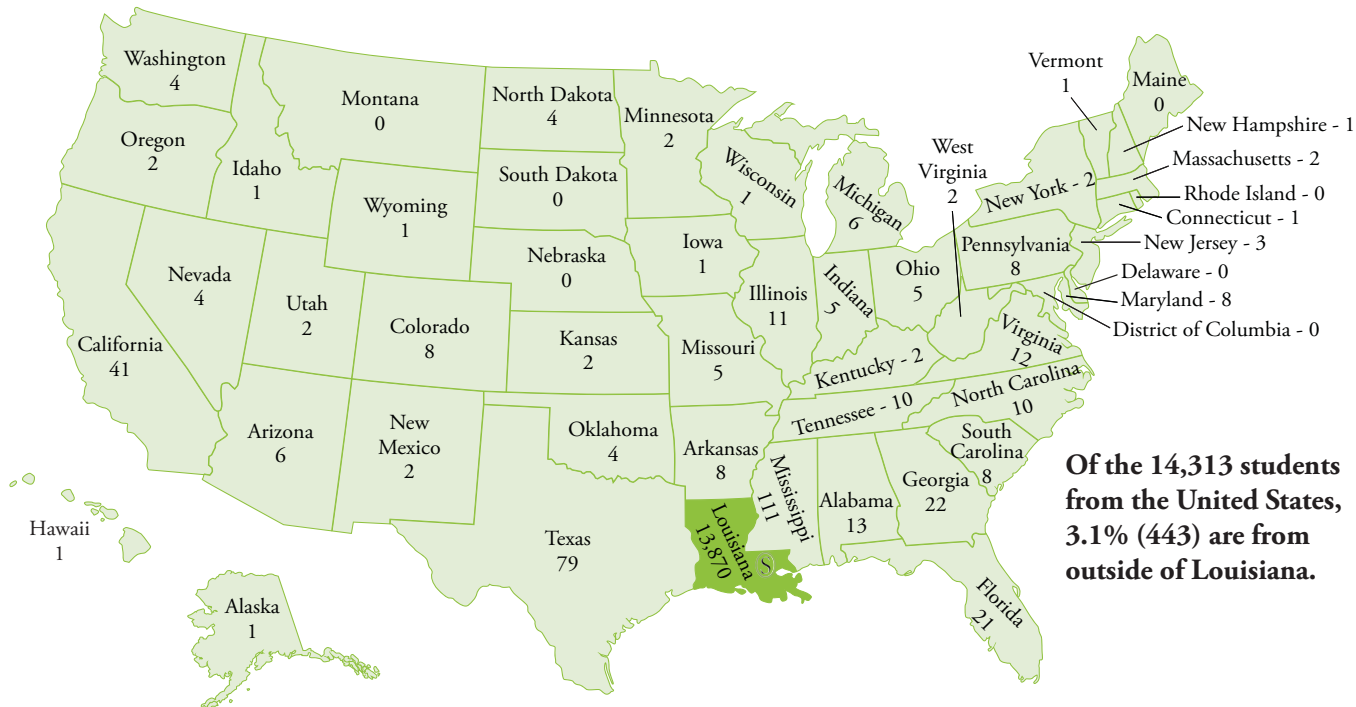

## Number of Students by State of Residence Fall 2015

PROFILE  
2015

**Of the 14,313 students from the United States, 3.1% (443) are from outside of Louisiana.**

Source: IR Extract Files