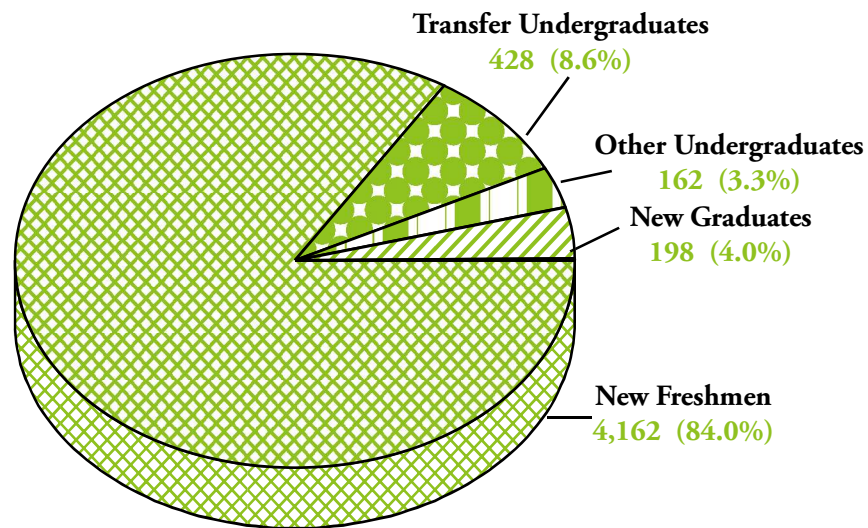

New Students by Enrollment Type Fall 2016

Total New Enrolled Students = 4,950

Note: New Freshmen include Southeastern Scholars, Gifted-Talented students, and Dual Enrollment students.

Source: IR Extract Files