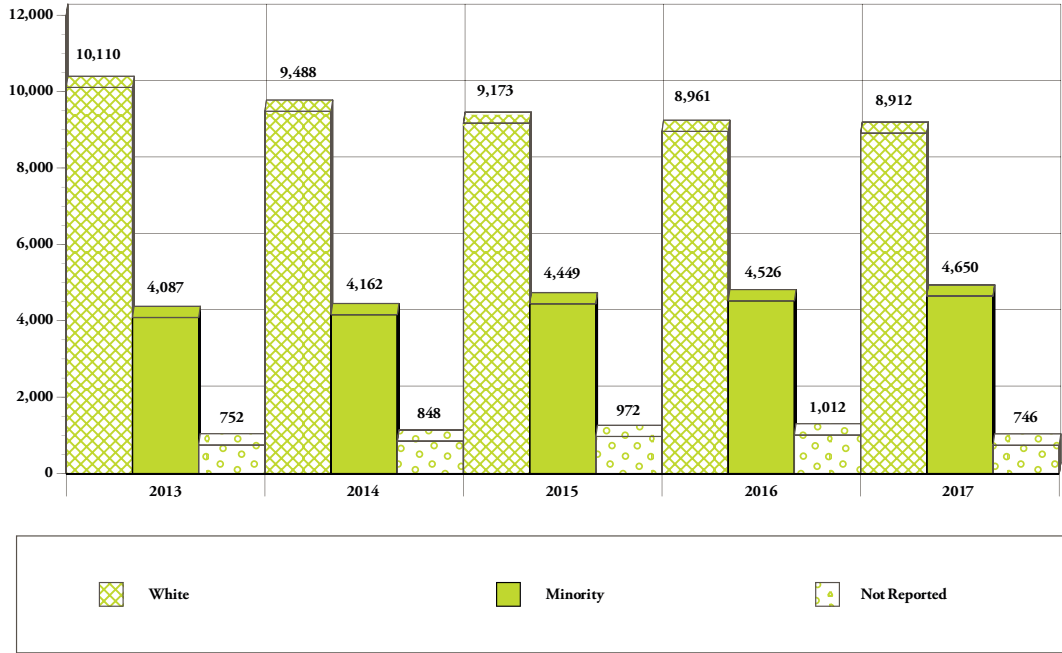

Diversity Over Time at Southeastern Fall 2013 - Fall 2017

Over the last five years, minority enrollment at Southeastern has increased to 32.5% from 27.3% of total enrollment.

Source: IR Extract Files