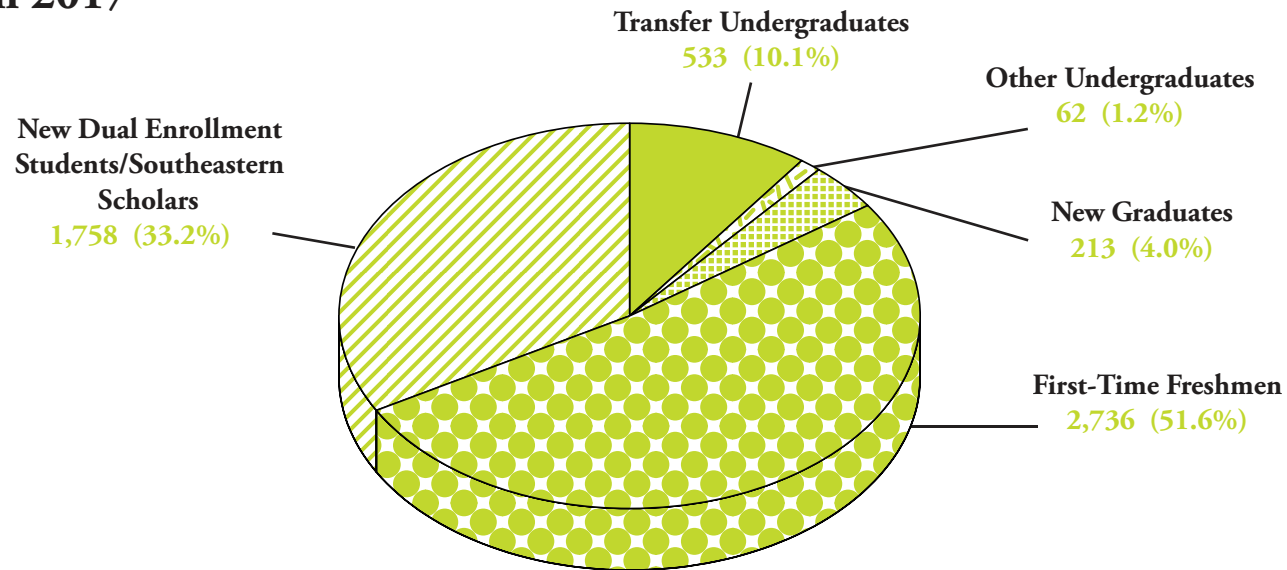

New Students by Enrollment Type Fall 2017

PROFILE
2017

Total New Enrolled Students = 5,302

Source: IR Extract Files