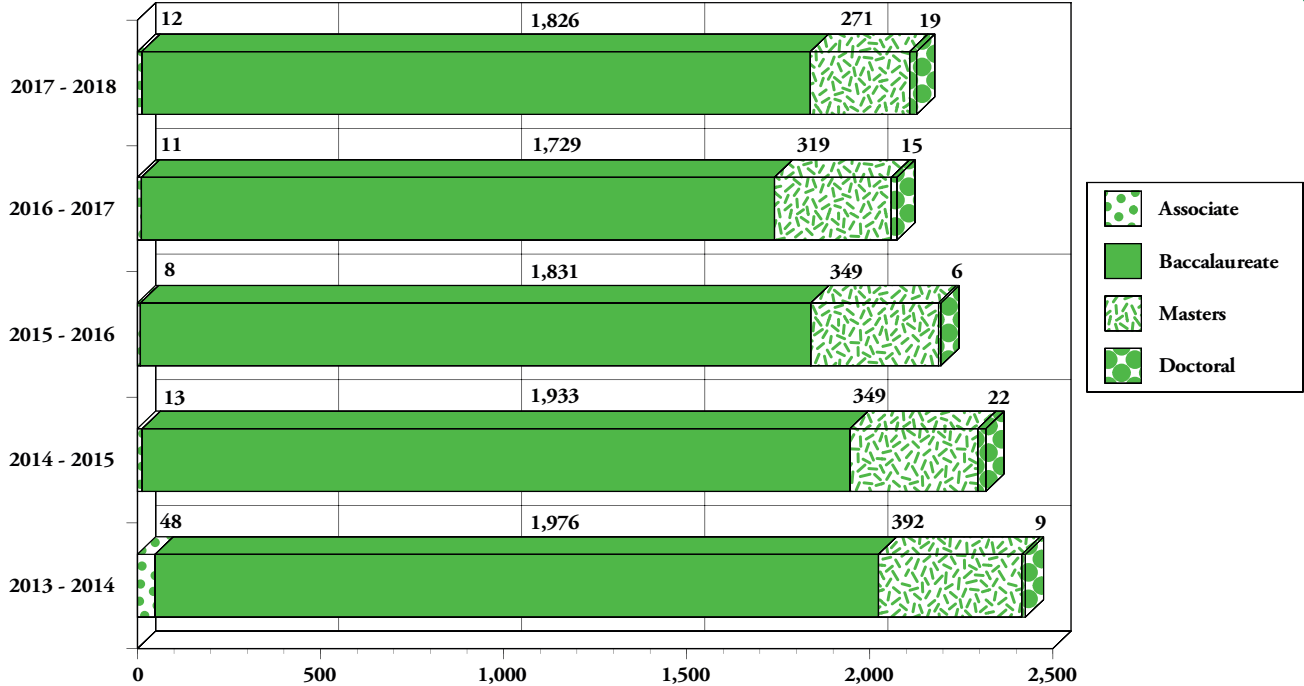

# Degrees Awarded by Level 2017-2018

Note: Since 1925, Southeastern has awarded 83,381 degrees.

Source: IR Extract Files