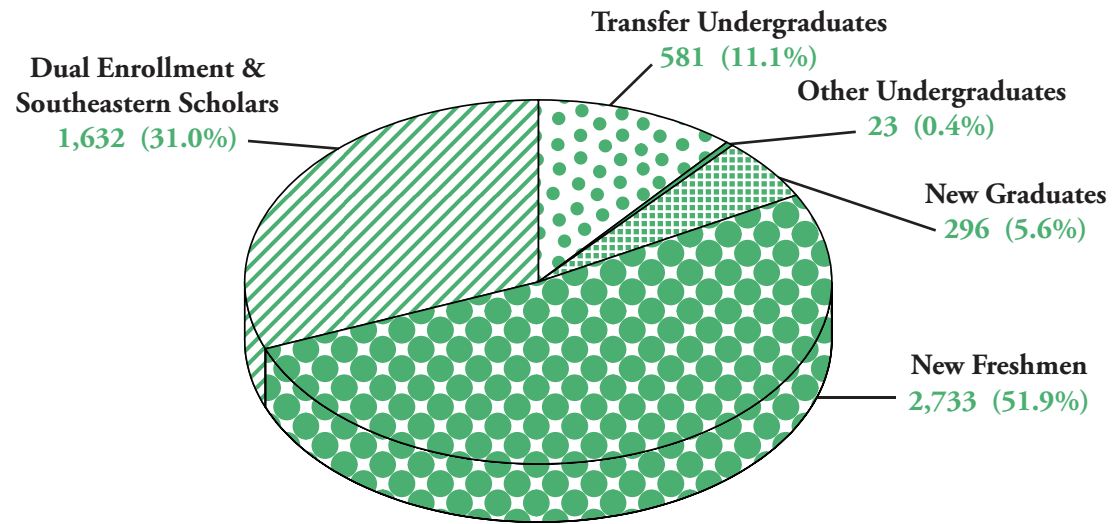

## New Students by Enrollment Type Fall 2019

PROFILE  
2019

Total New Enrolled Students = 5,265

Source: IR Extract Files