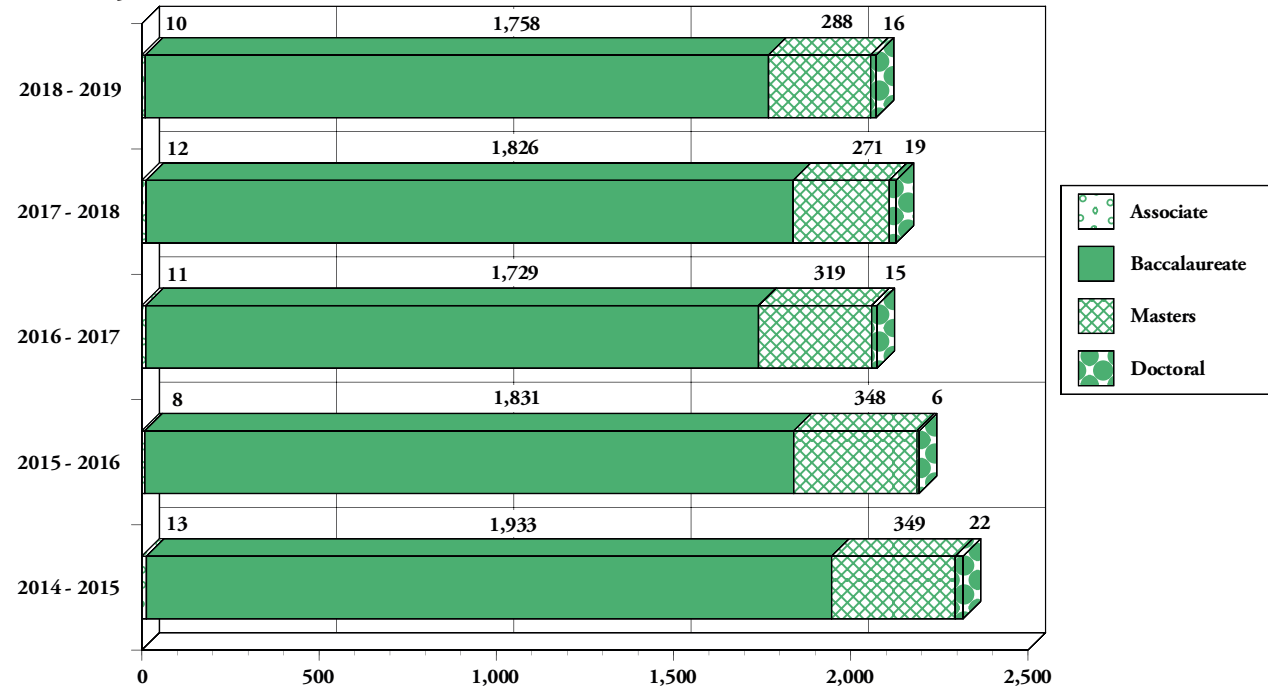

Degrees Awarded by Level 2018-2019

Note: Since 1925, Southeastern has awarded 85,453 degrees.

Source: IR Extract Files