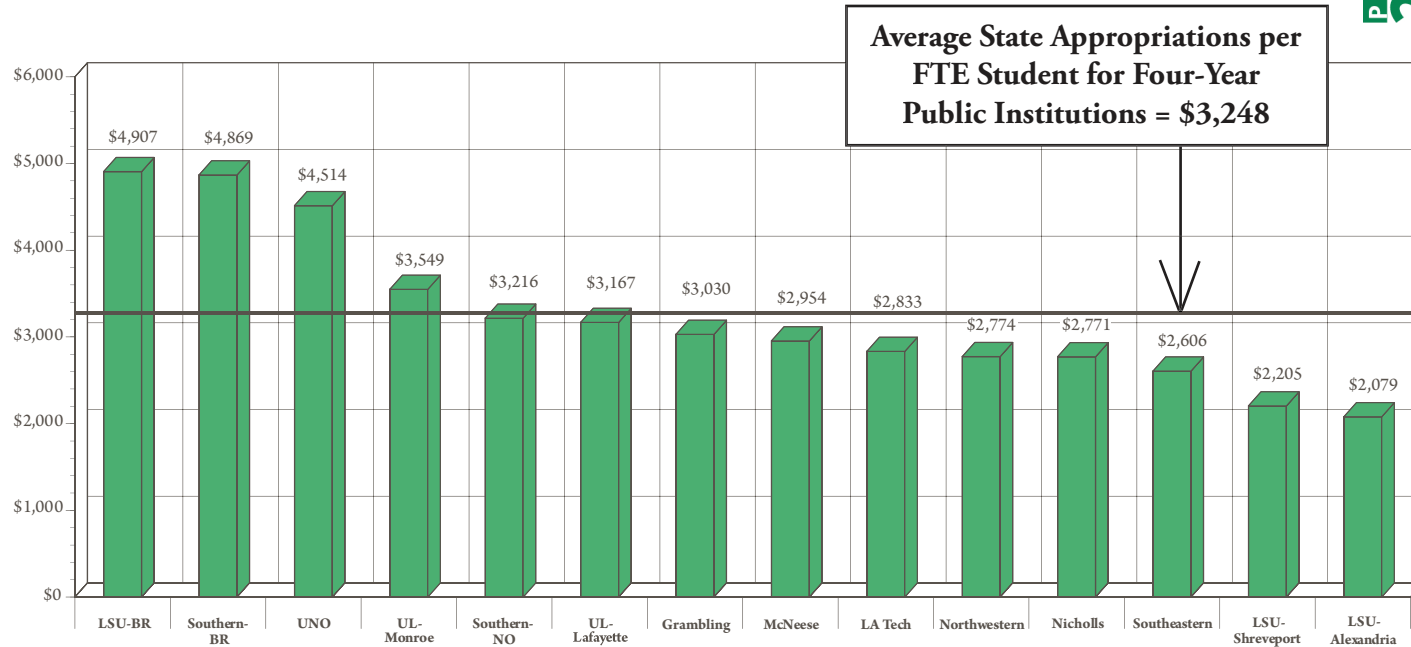

State Appropriations per Full-Time Equivalent Student for Louisiana Public Universities, Fiscal Year 2017 - 2018

**PROFILE
2019**

Source: IPEDS Data Center, Provisional Data