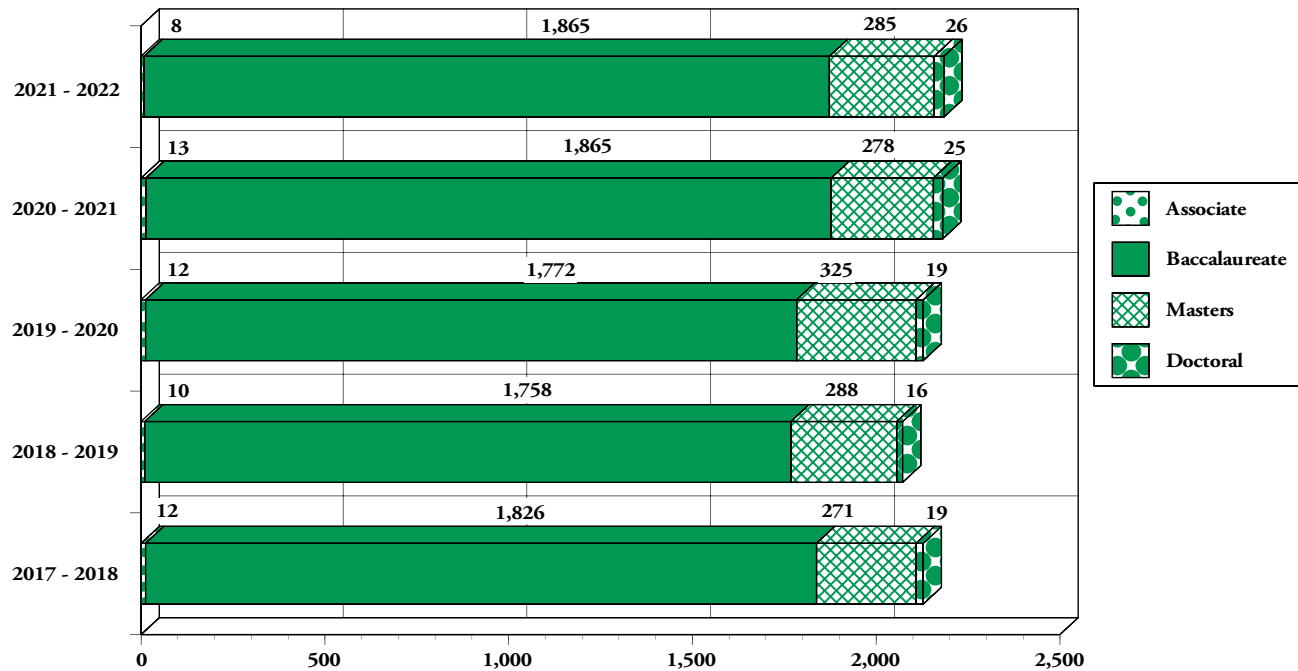

Degrees Awarded by Level 2021-2022

PROFILE
2022

Note: Since 1925, Southeastern has awarded 91,712 degrees.

Source: IR Extract Files