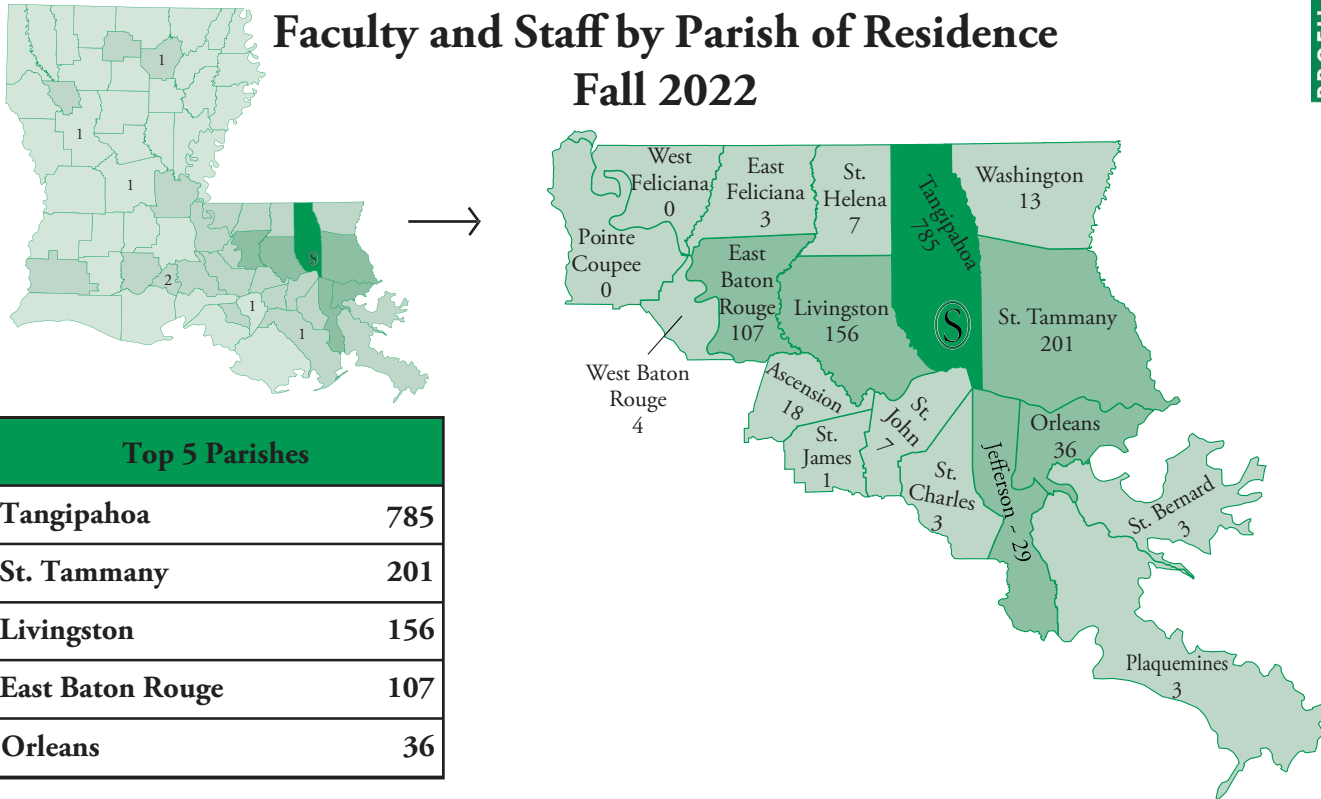

Faculty and Staff by Parish of Residence Fall 2022

Of the 1,421 total employees, 97.3% (1,383) have Louisiana residences.

Source: IR Extract Files