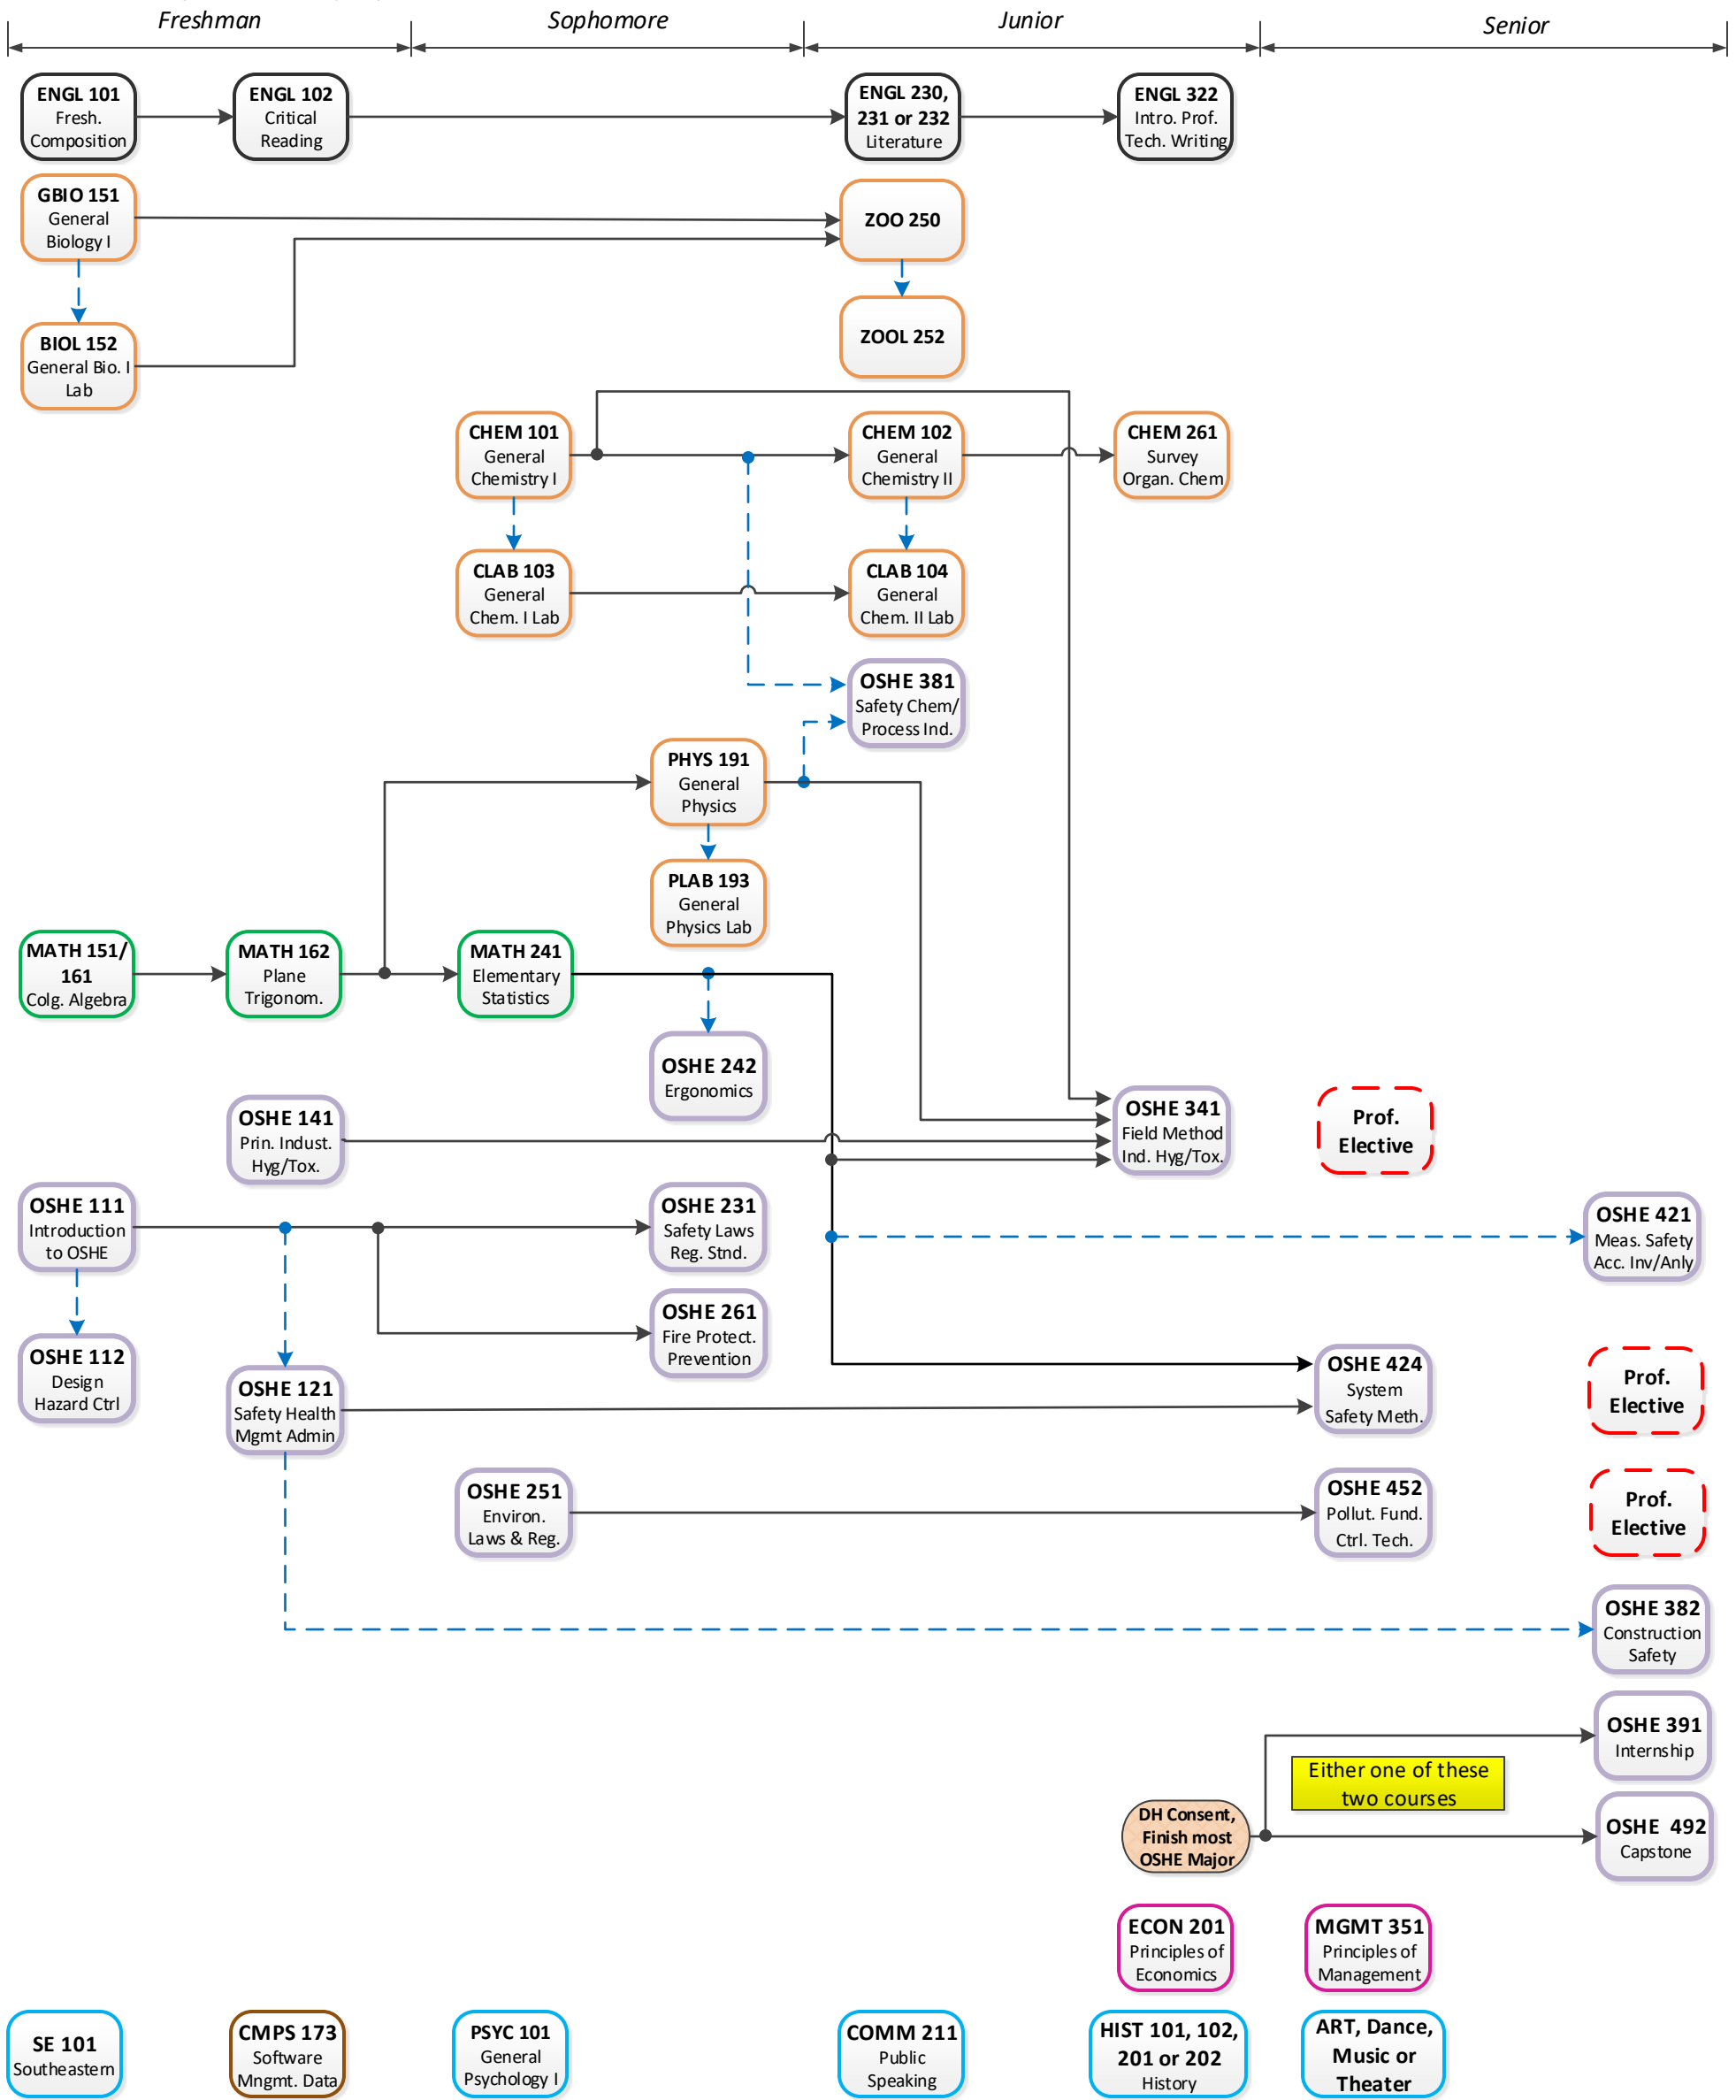

# Occupational Safety, Health and Environment

- Professional Electives:**  
**At least one elective should be an OSHE course**
- OSHE 291
  - OSHE 311
  - OSHE 322
  - OSHE 323
  - OSHE 423
  - OSHE 441
  - OSHE 442
  - OSHE 451
  - OSHE 471
  - OSHE 491
  - IT 242
  - IT 264
  - IT 322
  - ACCT 200
  - GBIO 377
  - CJ 313
  - CJ 411
  - HS 131
  - HS 360
  - HS 362

Either one of these two courses

DH Consent, Finish most OSHE Major